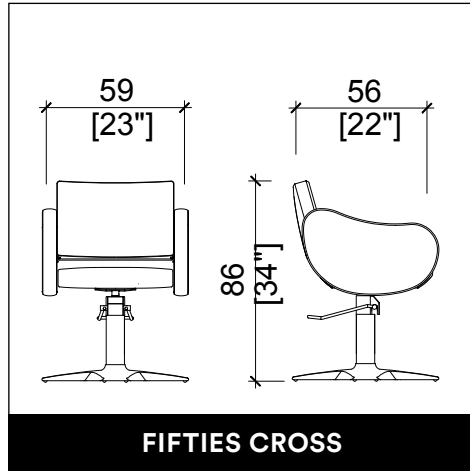

OLMA PARROT

U-SHAPE CROSS

DORIAN CROSS

AEOLIAN CROSS

FIFTIES CROSS

LUCE

MIROK ANNIVERSARY INOX

GA95