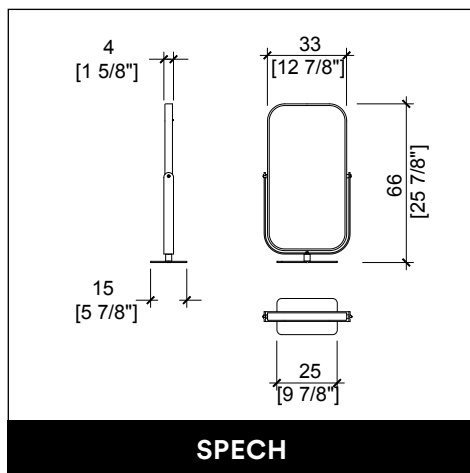

OROPURO

SPECH