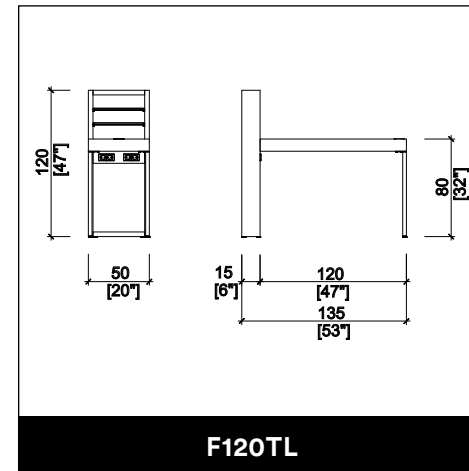

SOLID GOLD

HYDRO CART

HYDRO LOUNGE

F80TL

OROPURO

DUETTO

BELLATRIX / BELLATRIX 2SIDED

F120TL