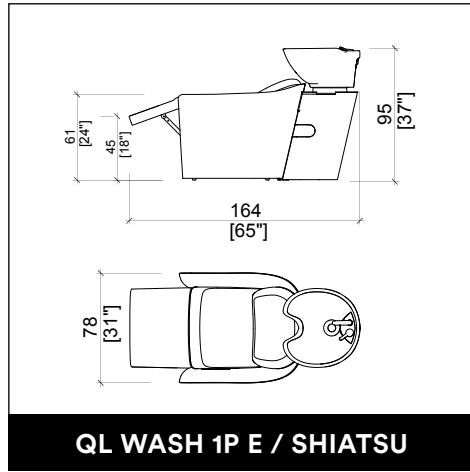

~~€990,00~~ € 693,00

OPTIONAL:

Vacuum cleaner.

~~€590,00~~ € 413,00

QL WASH 1P E / SHIATSU

QL WASH 2P E / SHIATSU

QL WASH 3P E / SHIATSU

QL DESK