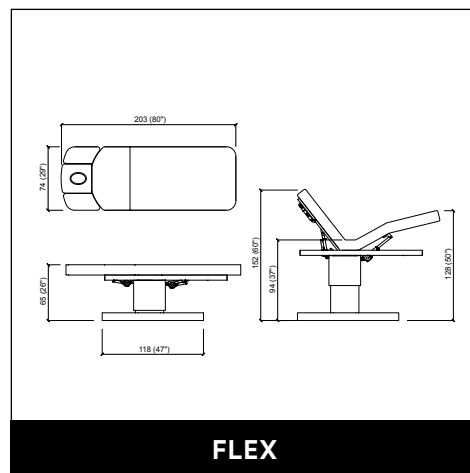

DUETTO

FLEX