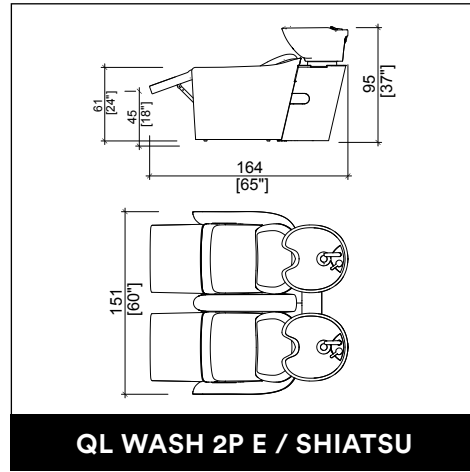

~~€990,00~~ € 693,00

OPTIONAL:

Vacuum cleaner.

~~€590,00~~ € 413,00

QL WASH 1P E / SHIATSU

QL WASH 2P E / SHIATSU

QL WASH 3P E / SHIATSU

QL DESK