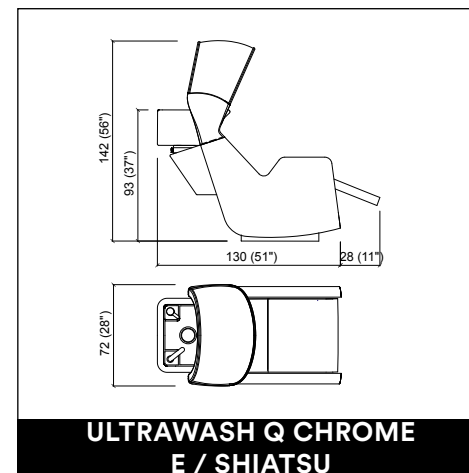

PEGGYSUE MOVIBLE STOREST

RIKKA ANNIVERSARY ROTO

ULTRAWASH Q CHROME E / SHIATSU