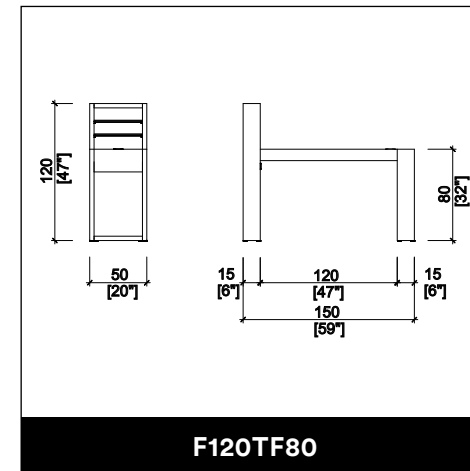

SOLID GOLD

HYDRO CART

HYDRO LOUNGE

F80TL

OROPURO

DUETTO

BELLATRIX / BELLATRIX 2SIDED

F120TL