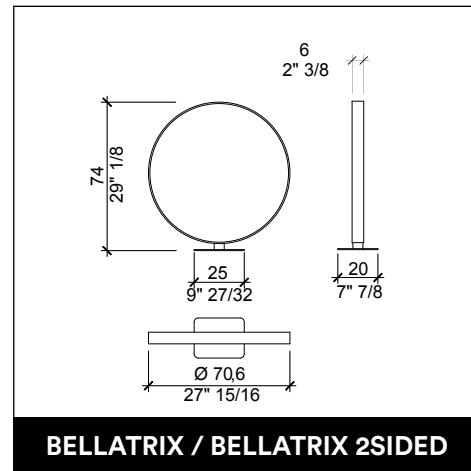

SOLID GOLD

HYDRO CART

HYDRO LOUNGE

F80TL

OROPURO

DUETTO

BELLATRIX / BELLATRIX 2SIDED

F120TL