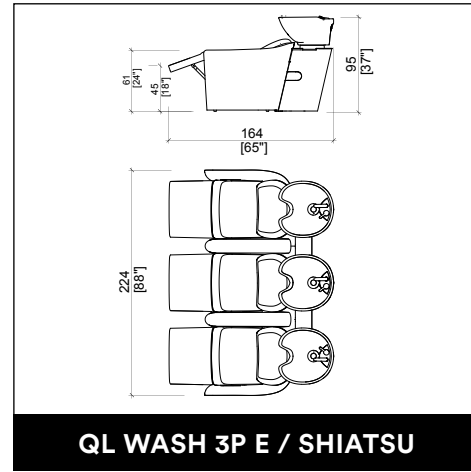

~~€990,00~~ € 693,00

OPTIONAL:

Vacuum cleaner.

~~€590,00~~ € 413,00

QL WASH 1P E / SHIATSU

QL WASH 2P E / SHIATSU

QL WASH 3P E / SHIATSU

QL DESK