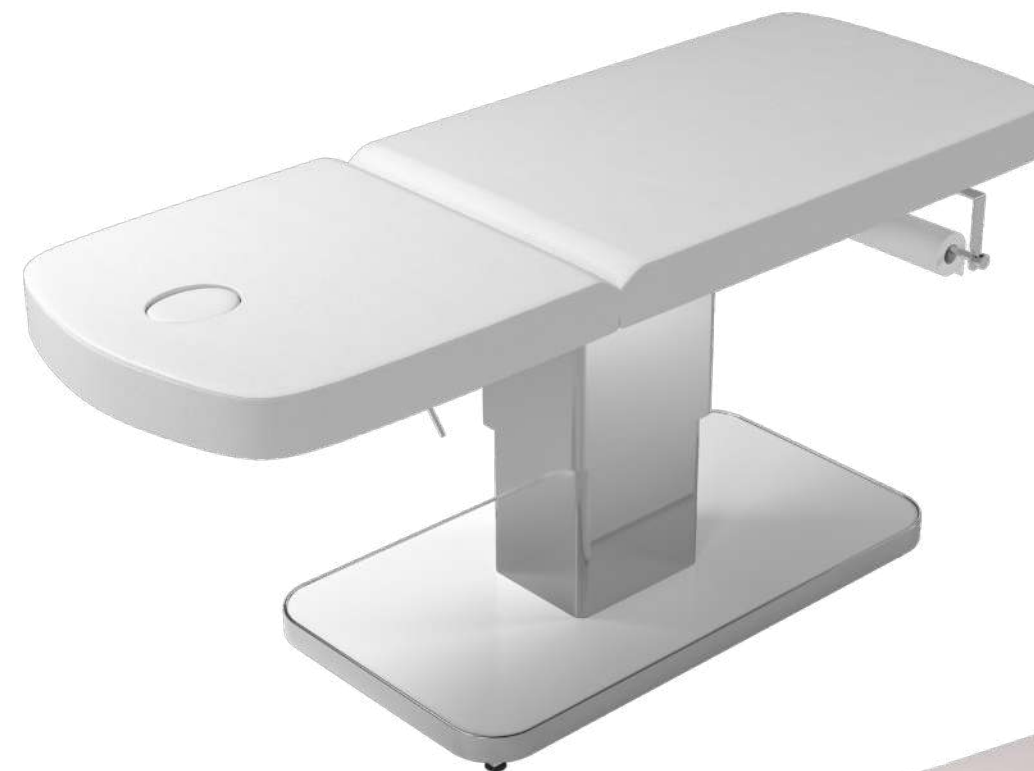

XELY

-30%

Massage and SPA Body/Facial Treatment Bed.
Integrated paper roll holder and adjustable face cradle.

Black or chrome finish

~~€ 4.981,00~~ € 3.486,00

Gold finish

~~€ 5.211,00~~ € 3.648,00