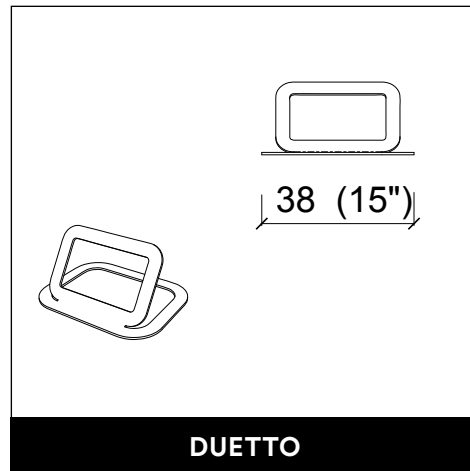

SOLID GOLD

HYDRO CART

HYDRO LOUNGE

F80TL

OROPURO

DUETTO

BELLATRIX / BELLATRIX 2SIDED

F120TL