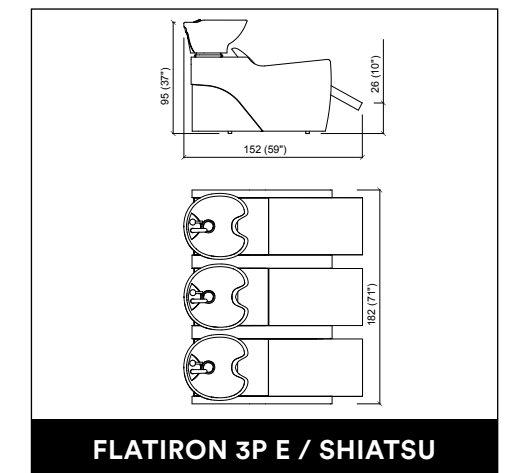

ULTRAWASH Q CHROME BASIC

ALIPES ROTO

FLATIRON 3P E / SHIATSU