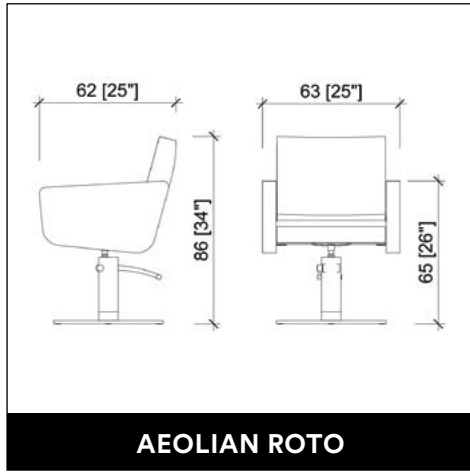

### BASICURE

Manicure table.

Colors: White, Black or Wood.

~~€ 936,00~~ € 655,00

-30%

Color Options

**AEOLIAN ROTO**

**AEOLIAN PARROT**