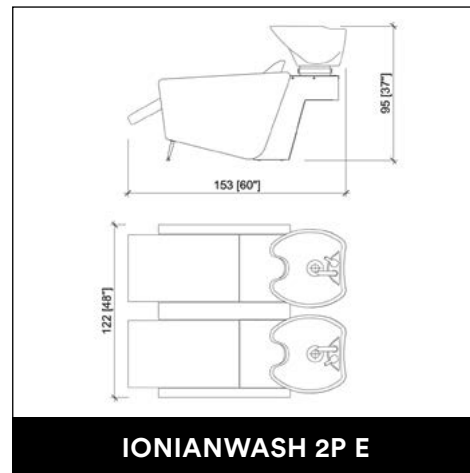

IONIANWASH E

BLUESWASH SHIATSU

IONIANWASH 2P E