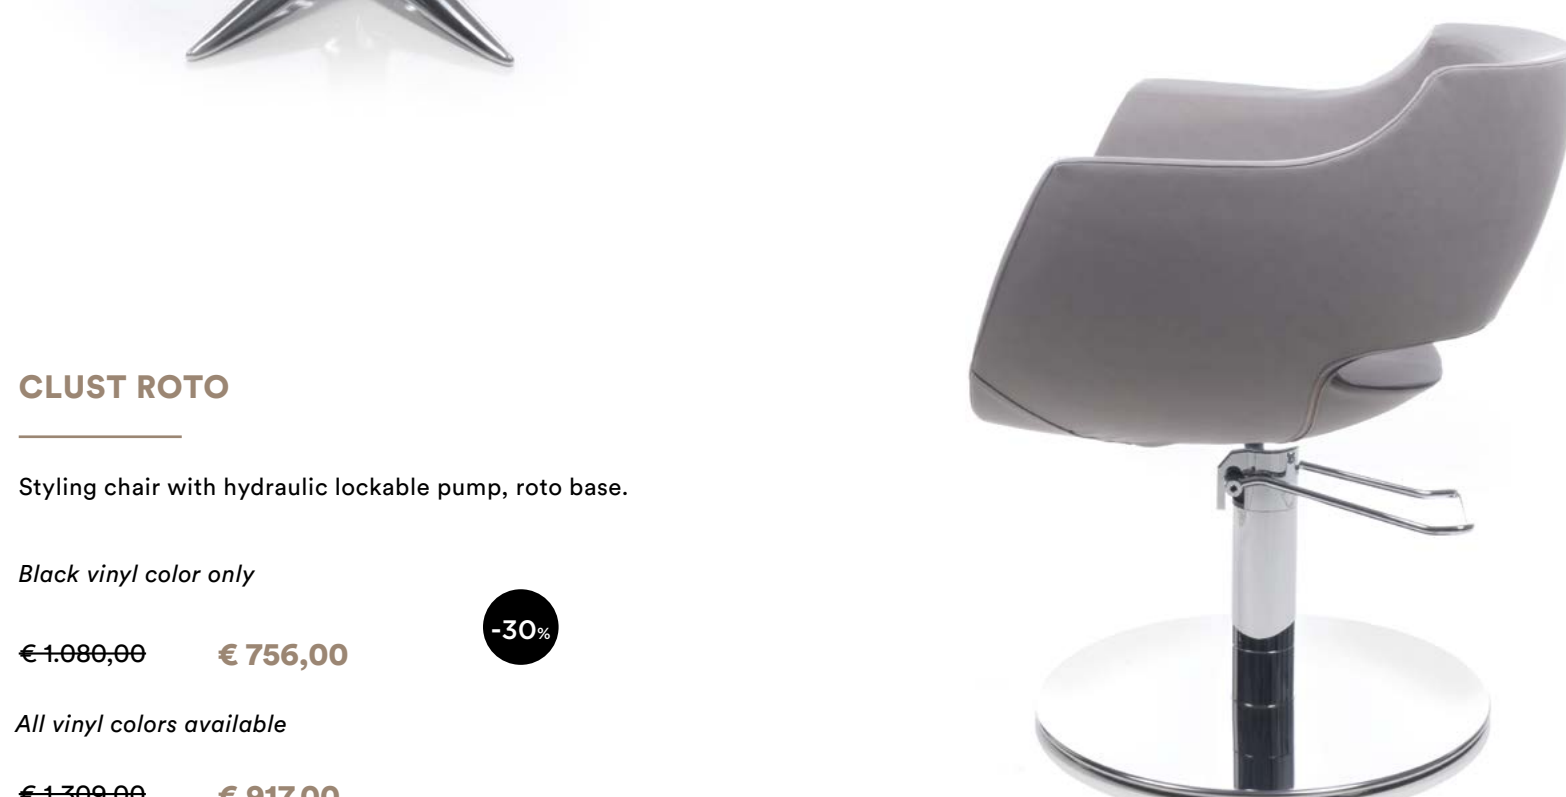

## CLUST ROTO

Styling chair with hydraulic lockable pump, roto base.

*Black vinyl color only*

~~€1.080,00~~ € 756,00

-30%

*All vinyl colors available*

~~€1.309,00~~ € 917,00

## CLUST PARROT

Styling chair with hydraulic lockable pump, parrot base.

*Black vinyl color only*

~~€1.027,00~~ € 719,00

-30%

*All vinyl colors available*

~~€1.254,00~~ € 878,00