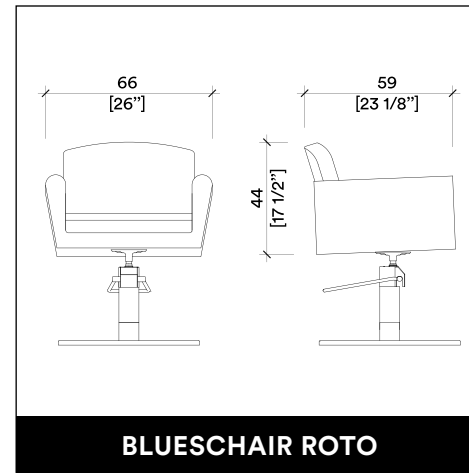

GOLDEN GATE

MAMBOWASH E

BLUESCHAIR ROTO