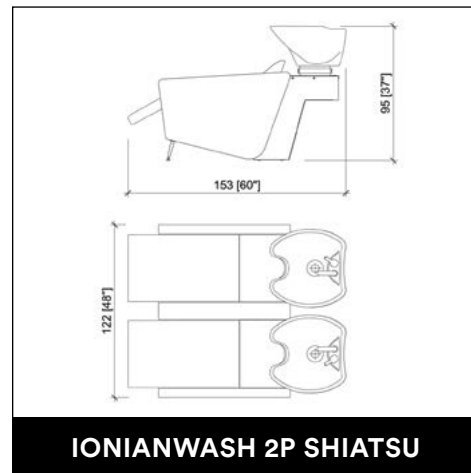

IONIANWASH SHIATSU

BETELGEUSE

IONIANWASH 2P SHIATSU