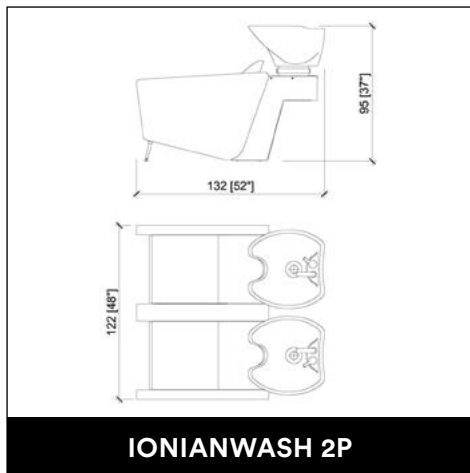

IONIANWASH

BLUESWASH ELECTRO

IONIANWASH 2P