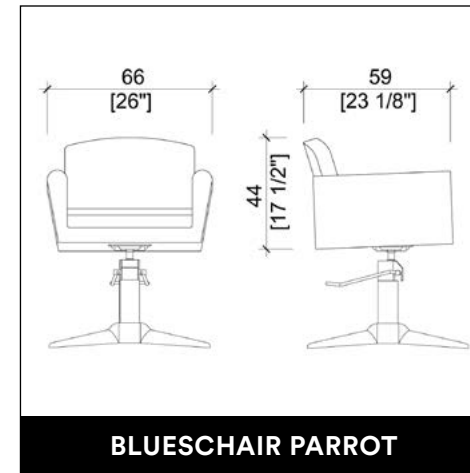

OBLONGATE

MAMBOWASH SHIATSU

BLUESCHAIR PARROT