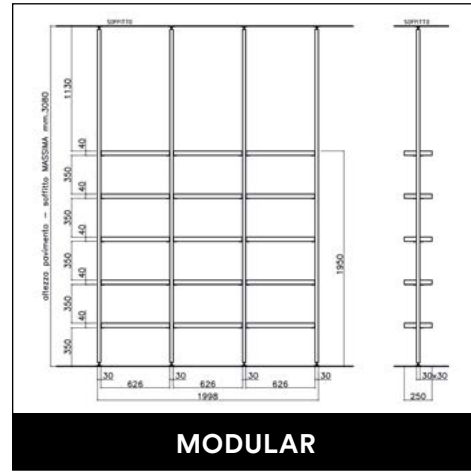

### BASICURE

Manicure table.

Colors: White, Black or Wood.

~~€ 936,00~~ € 655,00

-30%

Color Options

**AEOLIAN ROTO**

**AEOLIAN PARROT**