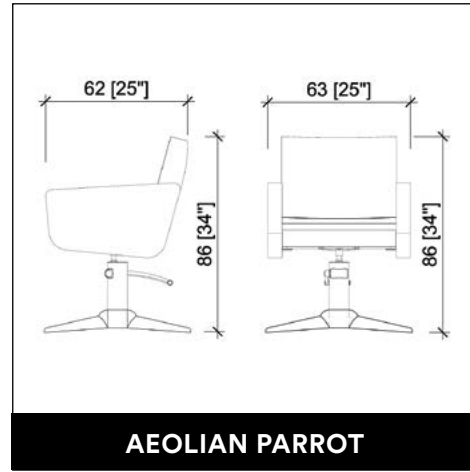

### BASICURE

Manicure table.

Colors: White, Black or Wood.

~~€ 936,00~~ € 655,00

-30%

Color Options

**AEOLIAN ROTO**

**AEOLIAN PARROT**