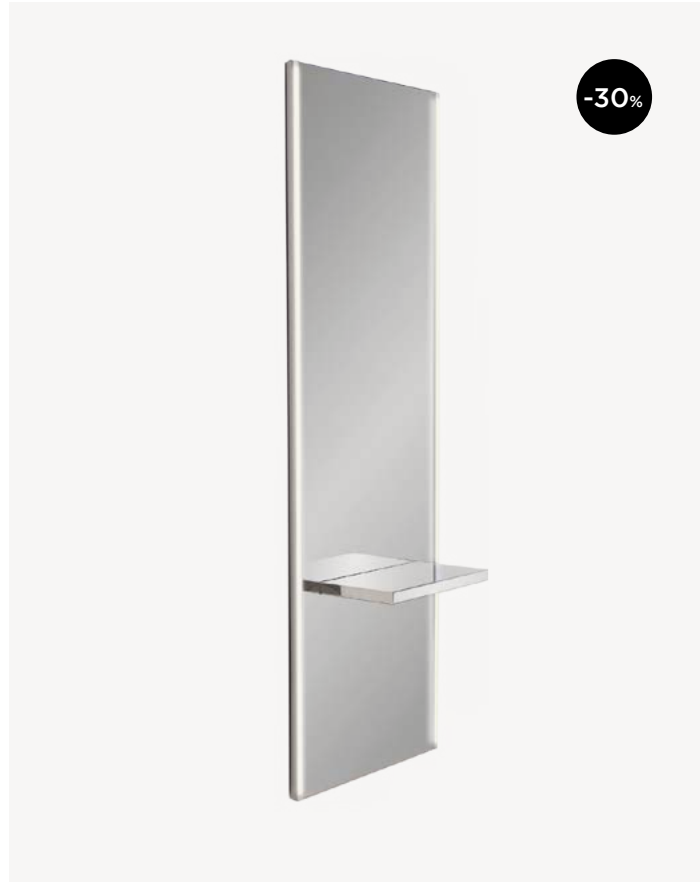

ALUOTIS ECOBLACK

Styling chair with hydraulic lockable pump, parrot base.

Black vinyl color only

~~€415,00~~ € 311,00

-25%

LUCE

Wall styling station with LED lighting and stainless steel shelf.

~~€ 1.165,00~~ € 815,00

MIROK ANNIVERSARY INOX

Styling station with aluminum shelf and footrest.

~~€ 715,00~~ € 499,00

ECO

Styling station with aluminum shelf with curling iron and hair-dryer holders.

~~€ 580,00~~ € 406,00

ACTION

Styling station with lighted product display, aluminum shelf with curling iron and hair-dryer holders.