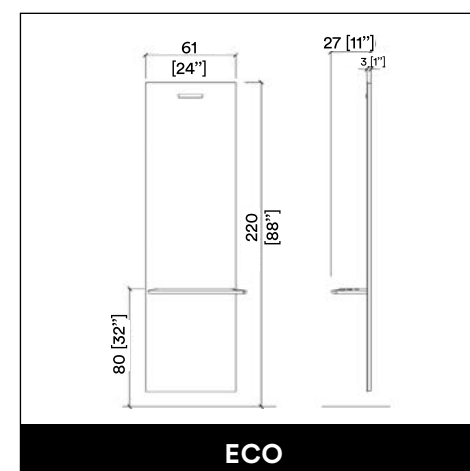

ALUOTIS ECOBLACK

PPA80

ECO