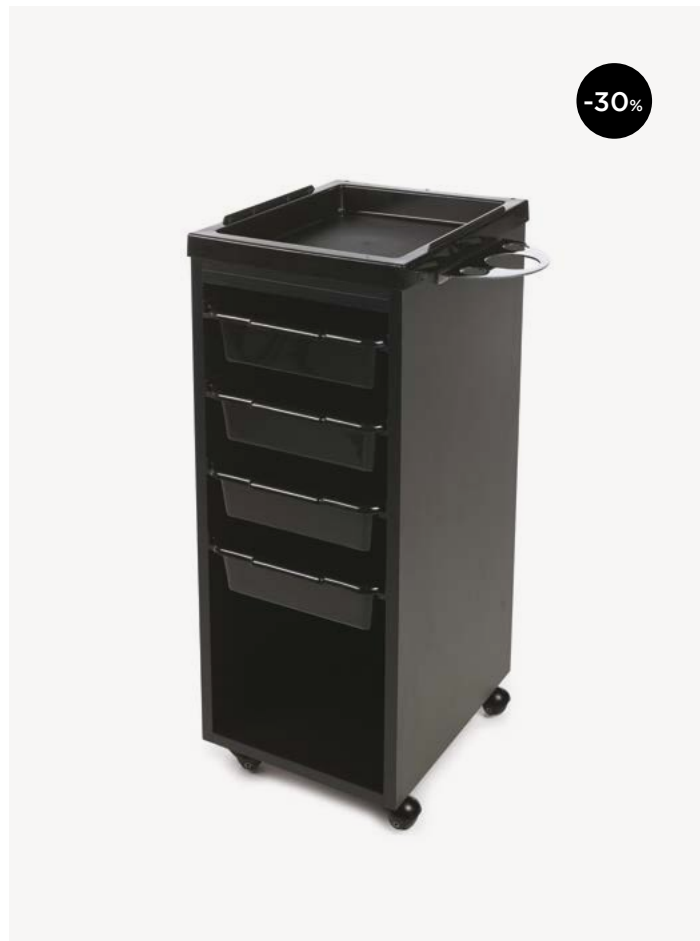

GARI

Trolley.
Black matt finish.

~~€ 362,00~~ € 253,00