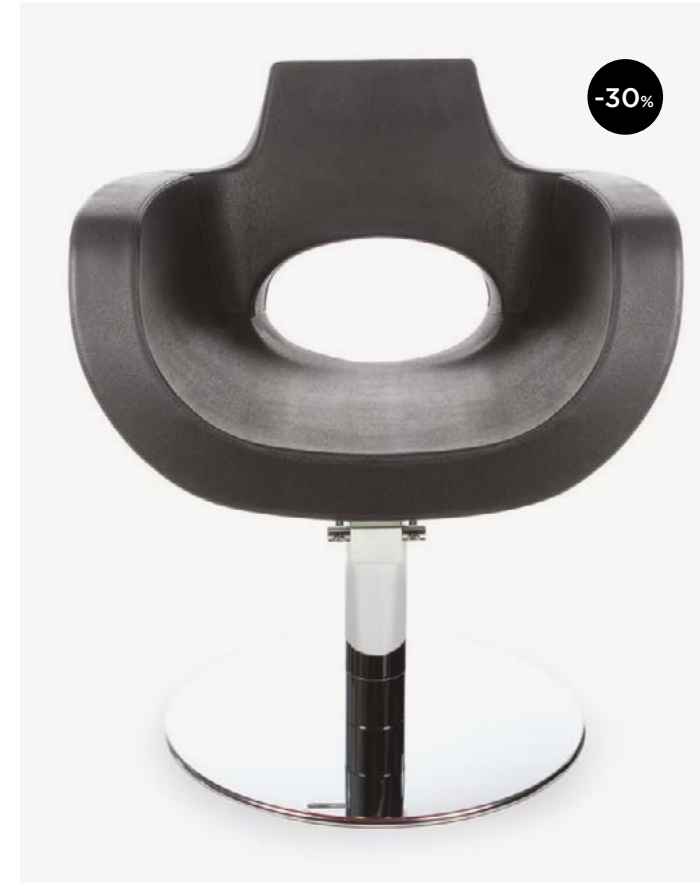

Styling chair with hydraulic lockable pump, roto base.

All vinyl colors available

~~€ 1.070,00~~ € 749,00

AUREOLE FULL COLOR

Styling chair with hydraulic lockable pump, parrot base.

All vinyl colors available

~~€ 900,00~~ € 630,00

AUREOLE BLACK

Styling chair with hydraulic lockable pump, roto base.

Black vinyl color only

~~€ 907,00~~ € 635,00

AUREOLE BLACK

Styling chair with hydraulic lockable pump, parrot base.