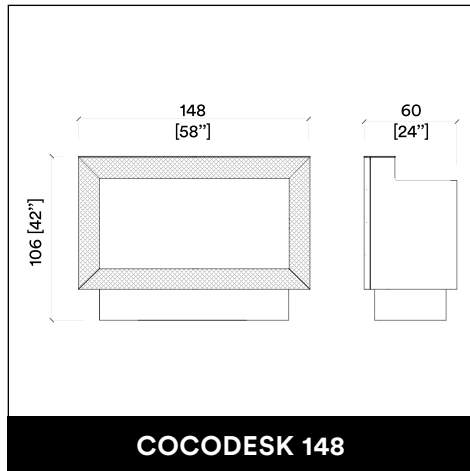

FLATIRON 2P SHIATSU

U-SHAPE

U-SHAPE

COCOSTYLE

COCODESK 220

OLMA PARROT

MATELASSÉ

CPT DESK 90