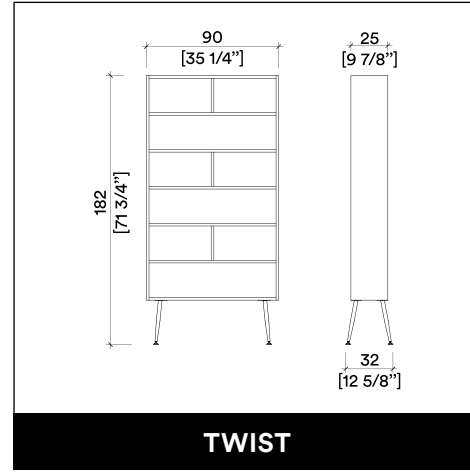

BASICURE

Manicure table.
Colors: White, Black or Wood.

~~€ 803,00~~ € 562,00

Color Options

BLUESCHAIR ROTO

BLUESCHAIR PARROT

BETELGEUSE

TWIST