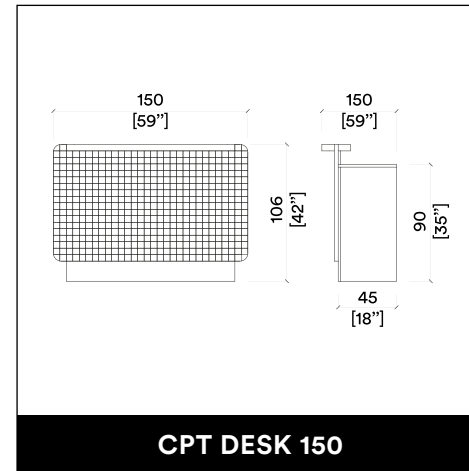

OLMA PARROT