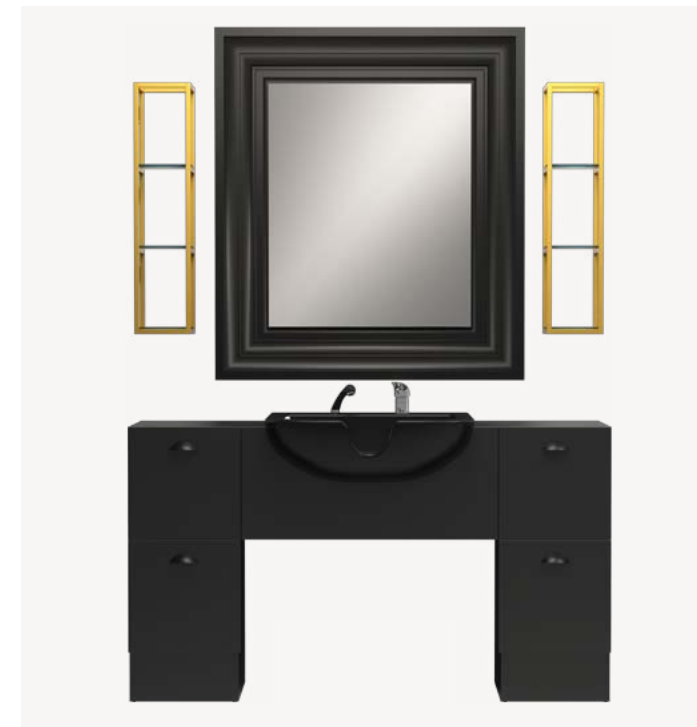

Encased ceramic basin, metal display laquered gold or black and mirror with alluminium frame black mat lacquered.

~~€ 10.535,00~~ € 6.321,00

-40%

BACKINBLACK

Barber styling stations 1 place in laminate colors black, white or wood.

Worktop and shelves in full thickness colorpack laminate black or white.

Encased ceramic basin, metal display laquered gold or black and mirror with alluminium frame black mat lacquered.

~~€ 4.065,00~~ € 2.439,00