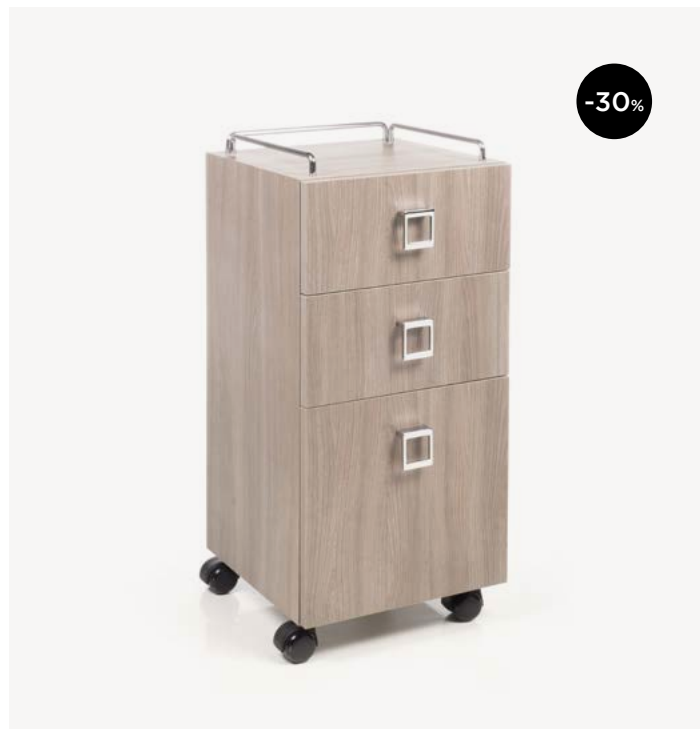

BLUESCHAIR ROTO