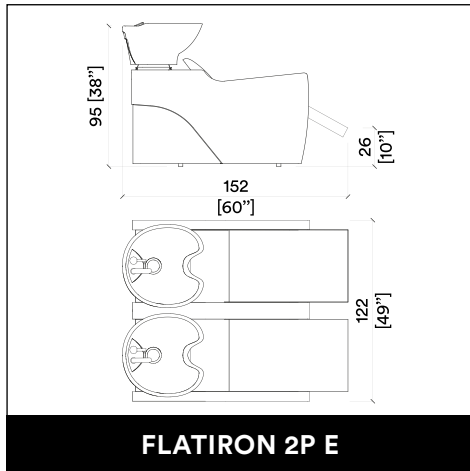

FLATIRON E

OLMA PARROT

FLATIRON 2P E