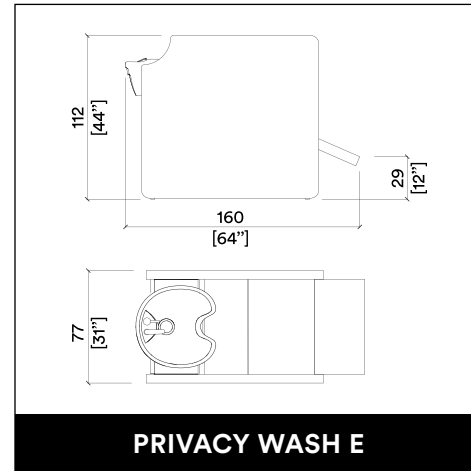

COCODESK 220