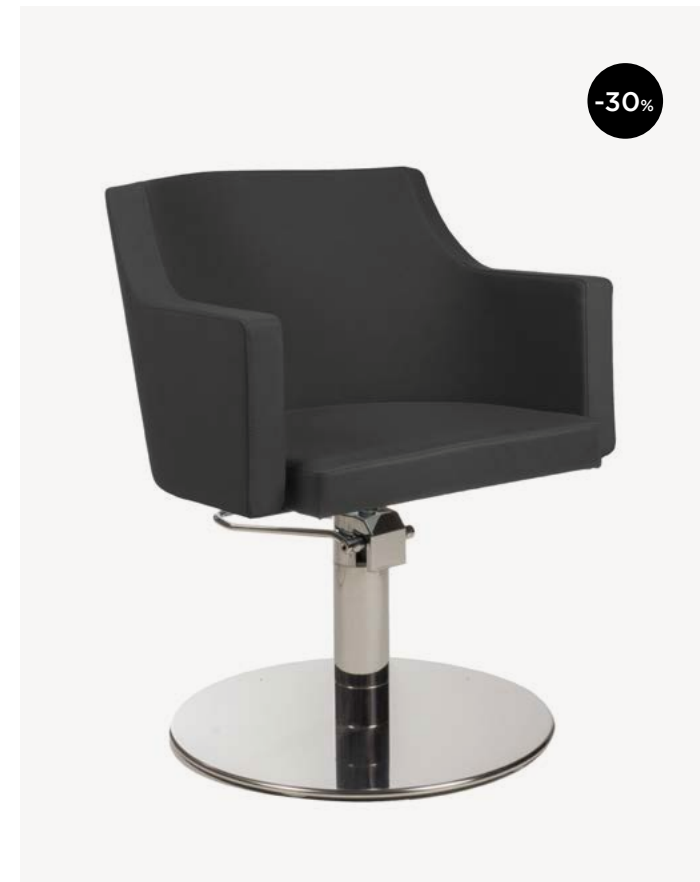

Black vinyl color only

~~€ 3.881,00~~ € 2.328,00

BIRKIN FULL COLOR

Styling chair with hydraulic lockable pump, roto base.

All vinyl colors available

~~€ 1.144,00~~ **€ 800,00**

BIRKIN FULL COLOR

Styling chair with hydraulic lockable pump, parrot base.

All vinyl colors available

~~€ 1.097,00~~ **€ 768,00**

BIRKIN BLACK

Styling chair with hydraulic lockable pump, roto base.

Black vinyl color only

~~€ 1.097,00~~ **€ 692,00**

BIRKIN BLACK

Styling chair with hydraulic lockable pump, parrot base.