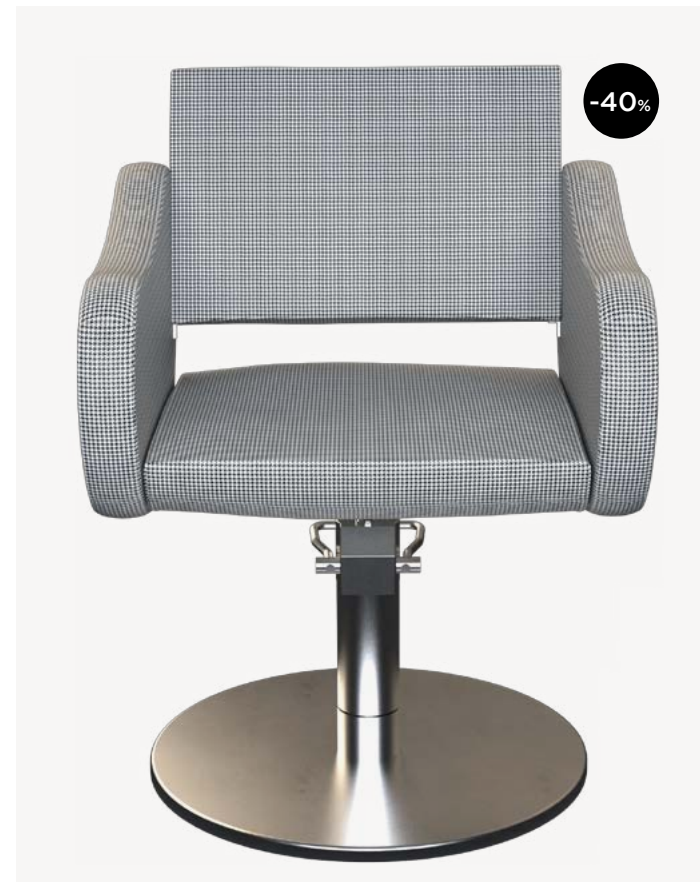

FIFTIES FULL COLOR

Styling chair with hydraulic lockable pump, roto base.

All vinyl colors available

~~€ 880,00~~ **€ 528,00**

Black vinyl color only

~~€ 780,00~~ **€ 468,00**

FIFTIES FULL COLOR

Styling chair with hydraulic lockable pump, parrot base.