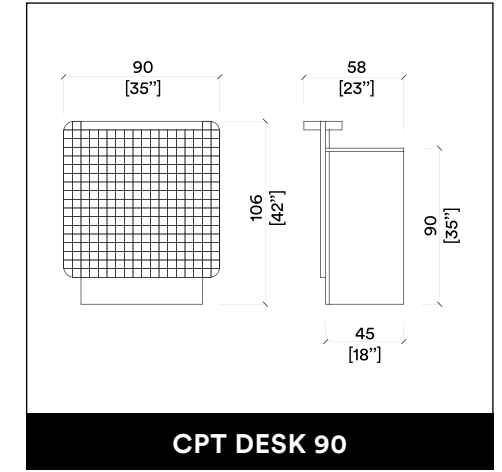

FLATIRON 2P SHIATSU

U-SHAPE

U-SHAPE

COCOSTYLE

COCODESK 220

OLMA PARROT

MATELASSÉ

CPT DESK 90