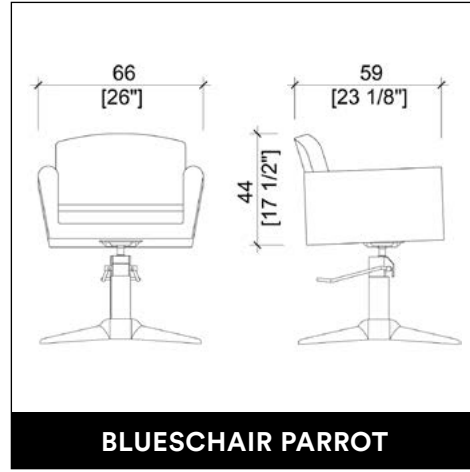

BASICURE

Manicure table.
Colors: White, Black or Wood.

~~€ 803,00~~ € 562,00

Color Options

BLUESCHAIR ROTO

BLUESCHAIR PARROT

BETELGEUSE

TWIST