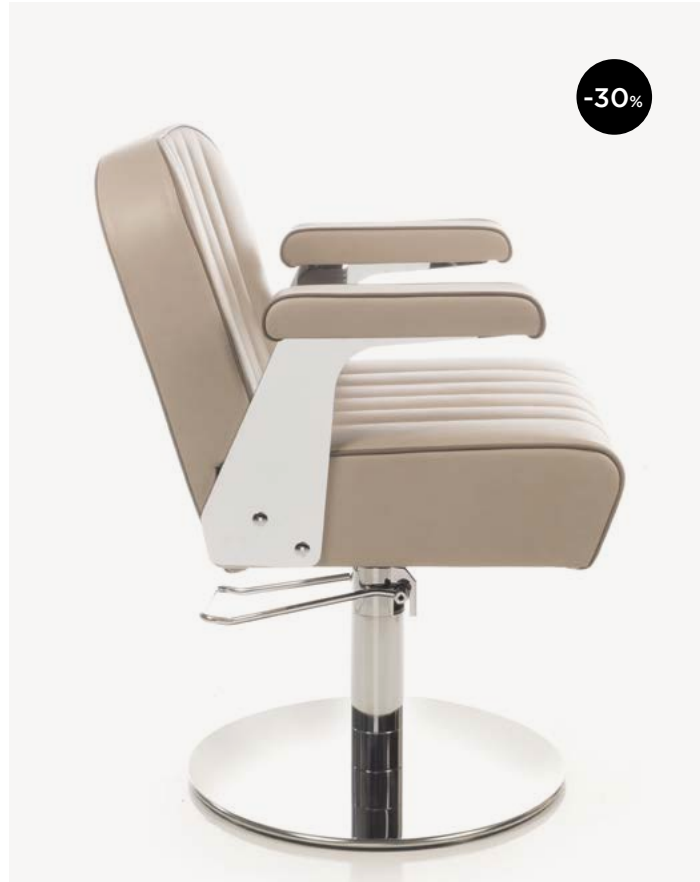

~~€ 2.959,00~~ € 1.775,00

32

MISTER FANTASY ECO

Barber chair with stainless steel base and hydraulic lockable pump equipped with tilting backrest, adjustable headrest and black metal painted footrest.

Black vinyl color only

~~€ 2.956,00~~ € 2.069,00

33

PEGGYSUE

Styling chair with hydraulic lockable pump. roto base.

All vinyl colors available

~~€ 1.695,00~~ € 1.186,00

PEGGYSUE STOREST

Styling chair with hydraulic lockable pump, roto base, including "Storest" footrest.