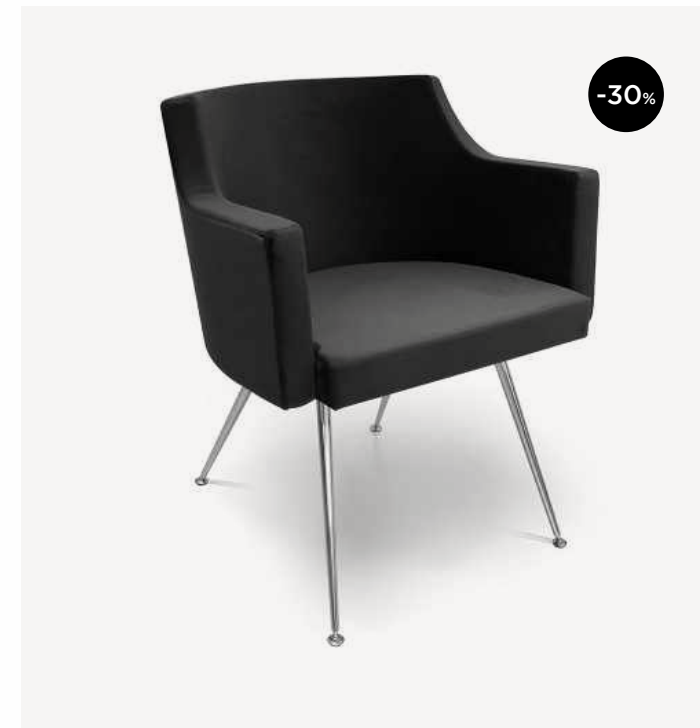

BIRKIN SOFA BLACK

Waiting sofa, 1 place. Feet in chromed steel.

Black vinyl color only

~~€ 995,00~~ € 696,00