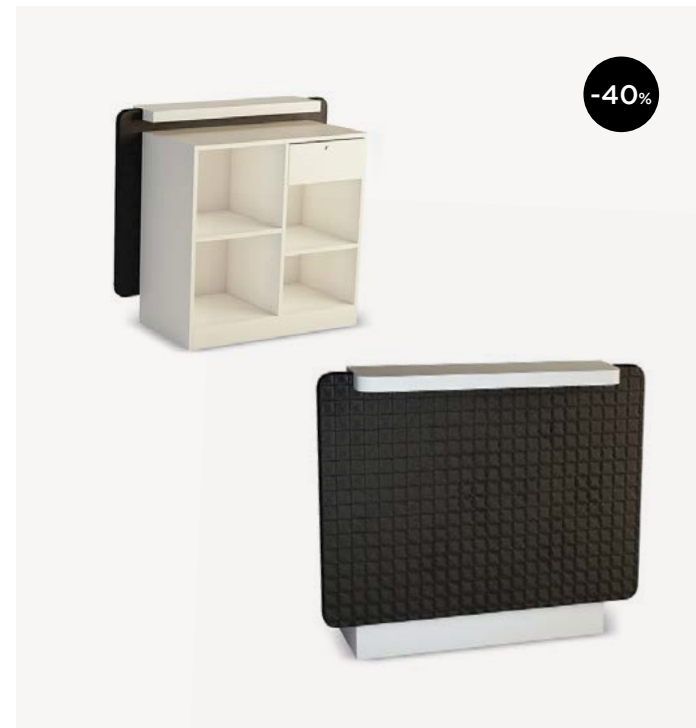

CPT black vinyl capitonné style

~~€ 634,00~~ € 380,00

MATELASSÉ

Wall styling station, with stainless steel shelf.
Frame covered in CPT black vinyl capitonné style.

~~€1.282,00~~ € 705,00

-45%

-40%

CPT DESK 90