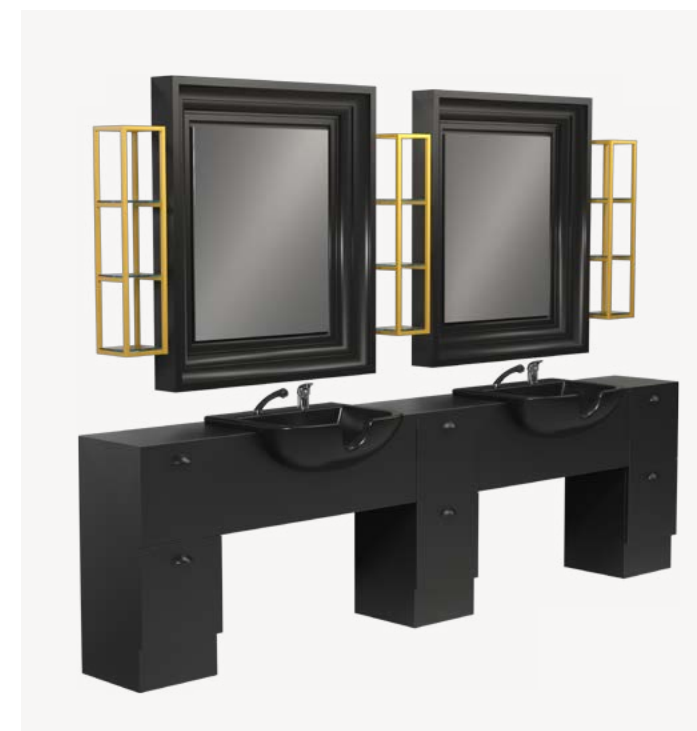

All vinyl colors available for both the seat and piping

~~€ 4.320,00~~ € 2.590, 00

BACKINBLACK TRIPLO

Barber styling stations 3 places in laminate colors black, white or wood.

Worktop and shelves in full thickness colorpack laminate black or white.

Encased ceramic basin, metal display laquered gold or black and mirror with alluminium frame black mat lacquered.

~~€ 10.535,00~~ € 6.321,00

-40%

BACKINBLACK

Barber styling stations 1 place in laminate colors black, white or wood.

Worktop and shelves in full thickness colorpack laminate black or white.

Encased ceramic basin, metal display laquered gold or black and mirror with alluminium frame black mat lacquered.

~~€ 4.065,00~~ € 2.439,00