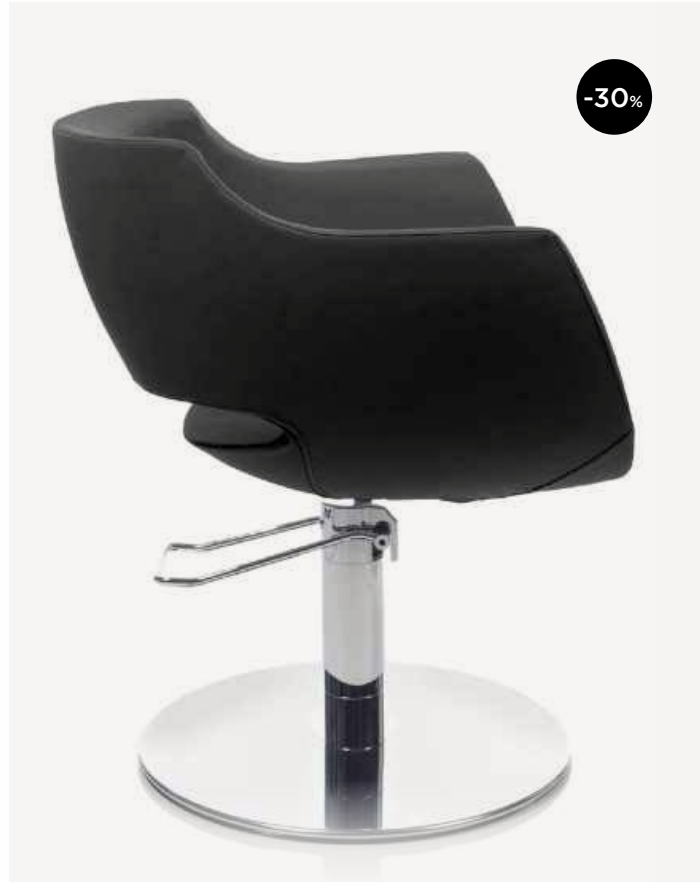

CLUST FULL COLOR

Styling chair with hydraulic lockable pump, roto base.

All vinyl colors available

~~€ 1.123,00~~ € 786,00