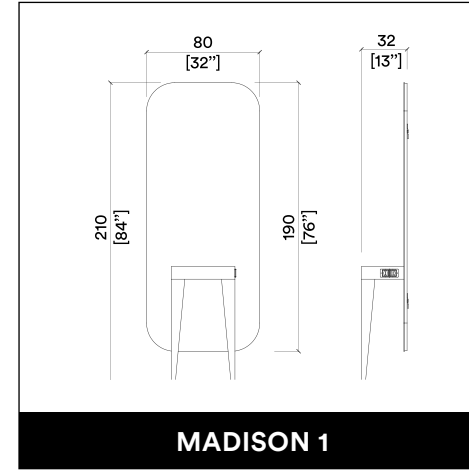

BASICURE

Manicure table.
Colors: White, Black or Wood.

~~€ 803,00~~ € 562,00

Color Options

BLUESCHAIR ROTO

BLUESCHAIR PARROT

BETELGEUSE

TWIST