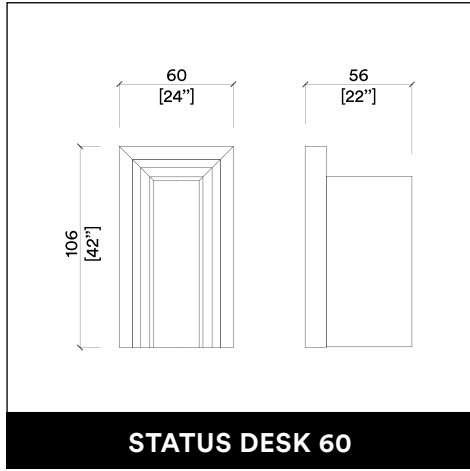

TRIOBER

TRIOBER WALL

DOUBLE SLIT

CLUST ROTO

CLUST PARROT

AUREOLE ROTO

AUREOLE PARROT

STATUS DESK 150