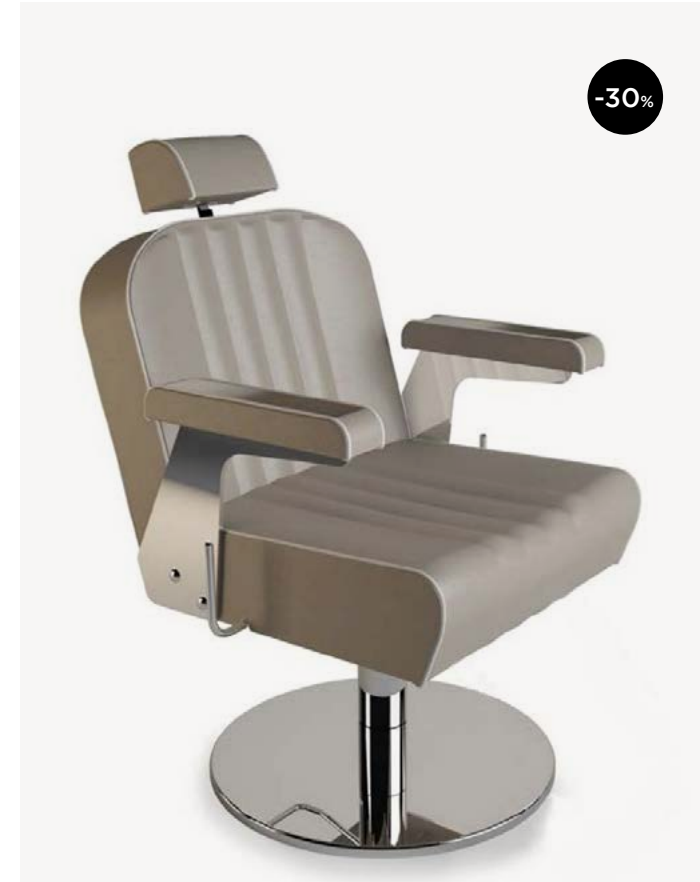

~~€ 2.956,00~~ € 2.069,00

33

PEGGYSUE

Styling chair with hydraulic lockable pump. roto base.

All vinyl colors available

~~€ 1.695,00~~ € 1.186,00

PEGGYSUE STOREST

Styling chair with hydraulic lockable pump, roto base, including "Storest" footrest.

All vinyl colors available

~~€ 1.794,00~~ € 1.256,00

PEGGYSUE MOVIBILE

Styling chair with hydraulic lockable pump, tilting backrest and adjustable headrest, roto base.

All vinyl colors available

~~€ 2.413,00~~ € 1.689,00