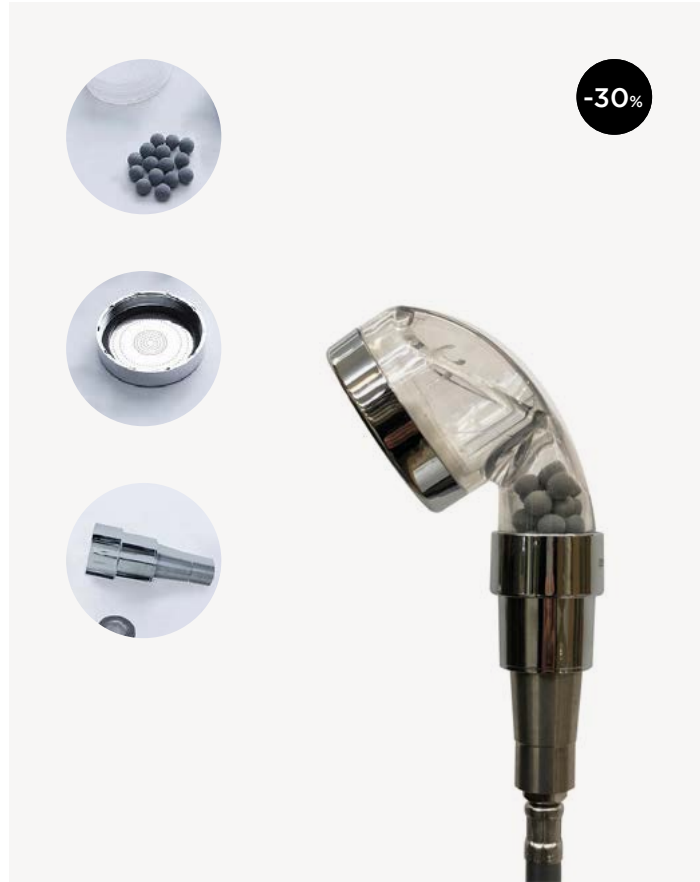

BIOSPRAY

Sprayer (shower-head) for shampoo station.
Reduces water usage by 65%.
Doubles water pressure.
Removes sediment and sand.

~~€ 58,00~~   **€ 34,00**