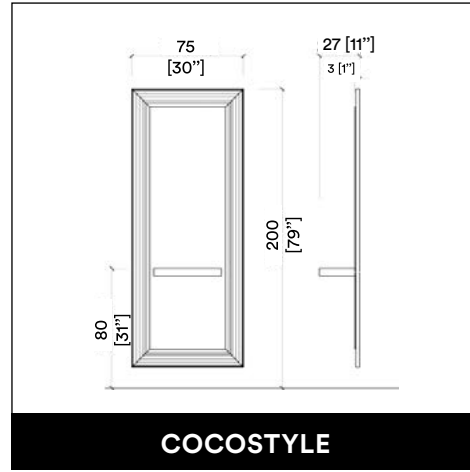

FLATIRON 2P SHIATSU

U-SHAPE

U-SHAPE

COCOSTYLE

COCODESK 220

OLMA PARROT

MATELASSÉ

CPT DESK 90