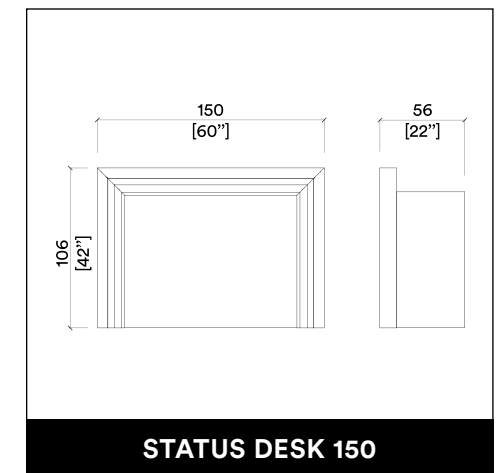

TRIOBER

TRIOBER WALL

DOUBLE SLIT

CLUST ROTO

CLUST PARROT

AUREOLE ROTO

AUREOLE PARROT

STATUS DESK 150