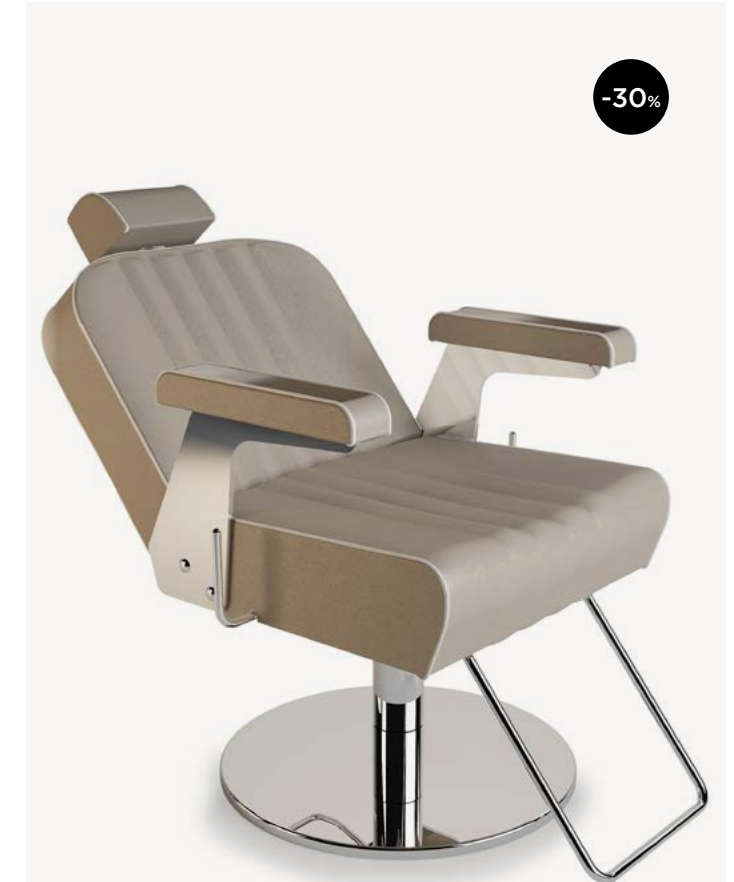

~~€ 2.956,00~~ € 2.069,00

33

PEGGYSUE

Styling chair with hydraulic lockable pump. roto base.

All vinyl colors available

~~€ 1.695,00~~ € 1.186,00

PEGGYSUE STOREST

Styling chair with hydraulic lockable pump, roto base, including "Storest" footrest.

All vinyl colors available

~~€ 1.794,00~~ € 1.256,00

PEGGYSUE MOVIBILE

Styling chair with hydraulic lockable pump, tilting backrest and adjustable headrest, roto base.

All vinyl colors available

~~€ 2.413,00~~ € 1.689,00

PEGGYSUE MOVIBILE STOREST

Styling chair with hydraulic lockable pump, tilting backrest and adjustable headrest, roto base. Including "Storest" footrest.

All vinyl colors available

~~€ 2.511,00~~ € 1.758,00

**TIMELESS
BEAUTY**

-30%

TIMEGATE

Island station.
Frame in black or white.
Gloss finish.

~~€ 3.760,00~~ € 2.632,00

CREUSA COLOR

Styling chair with hydraulic lockable pump, roto base.

All vinyl colors available