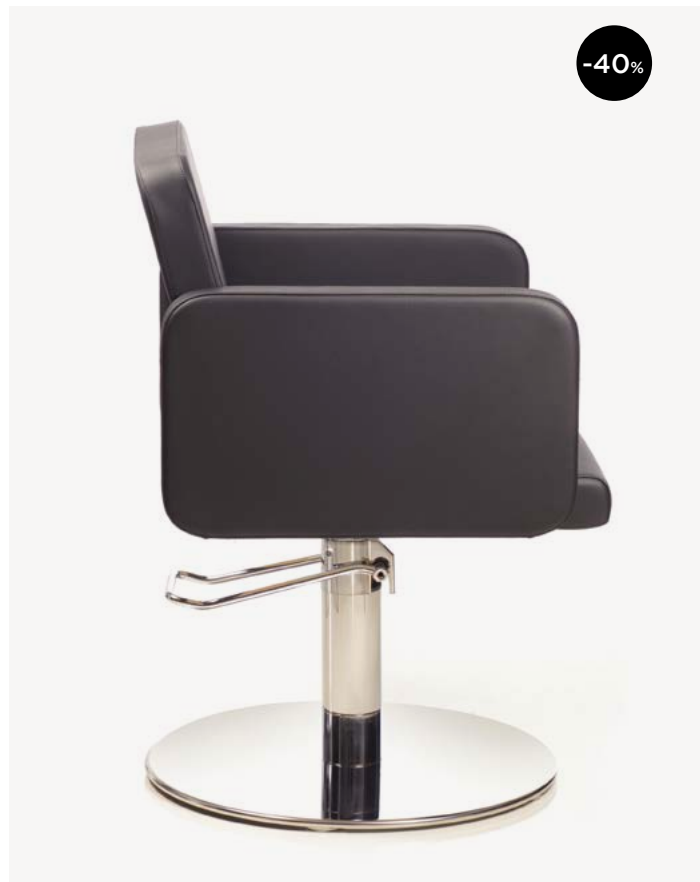

~~€ 8.874,00~~ € 6.088,00

With air-shaitsu massage system

~~€ 11.316,00~~ € 7.552,00

-30%

-30%

-30%

OLMA

Styling chair with hydraulic lockable pump, roto base.