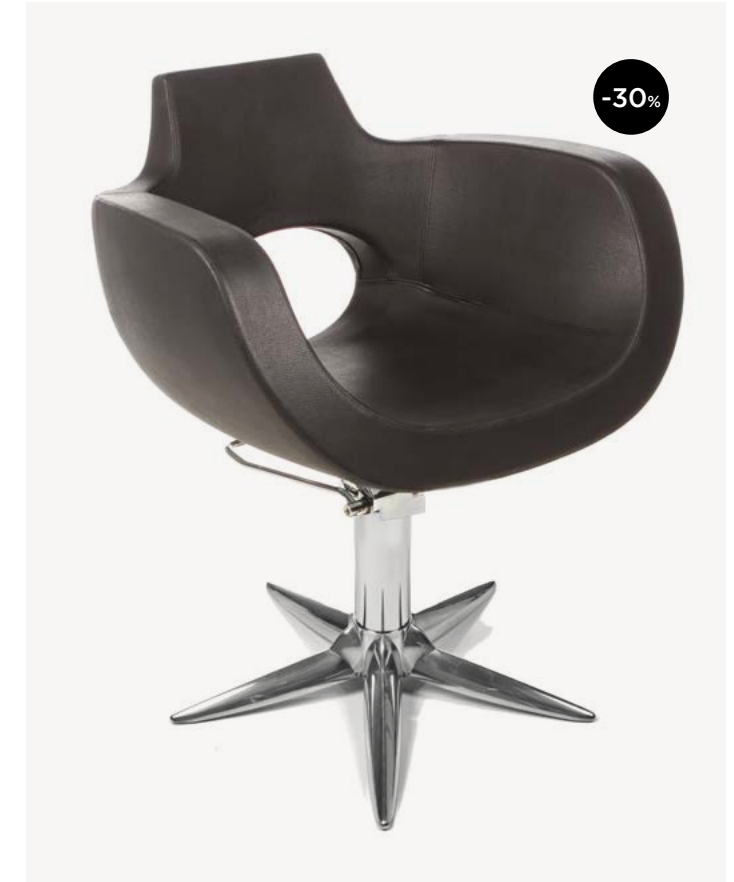

~~€ 900,00~~ € 630,00

AUREOLE BLACK

Styling chair with hydraulic lockable pump, roto base.

Black vinyl color only

~~€ 907,00~~ € 635,00

AUREOLE BLACK

Styling chair with hydraulic lockable pump, parrot base.