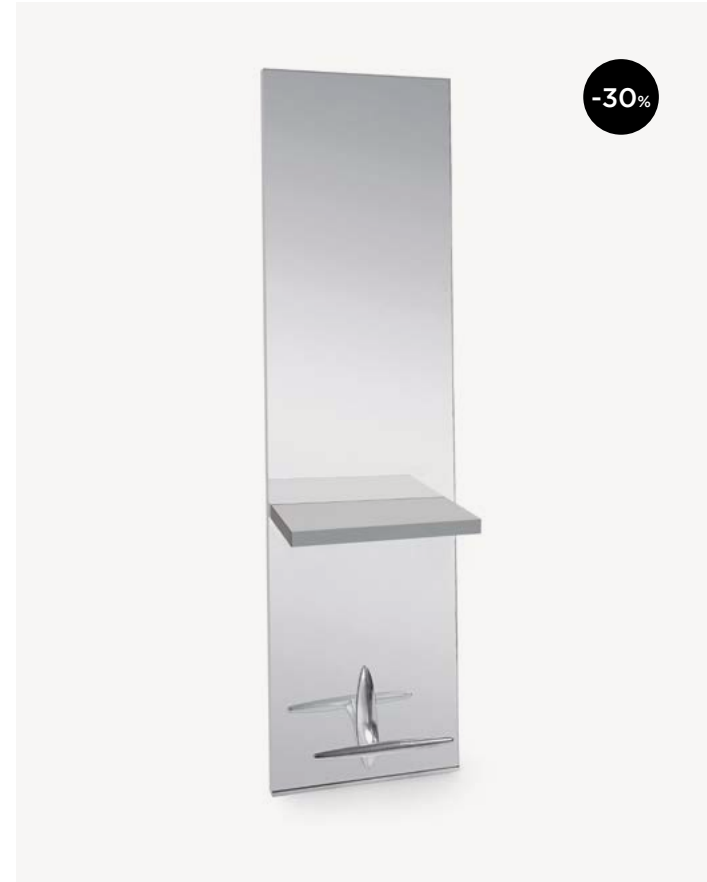

ALUOTIS ECOBLACK

Styling chair with hydraulic lockable pump, parrot base.

Black vinyl color only

~~€415,00~~ € 311,00

-25%

LUCE

Wall styling station with LED lighting and stainless steel shelf.

~~€ 1.165,00~~ € 815,00

MIROK ANNIVERSARY INOX

Styling station with aluminum shelf and footrest.

~~€ 715,00~~ € 499,00

ECO

Styling station with aluminum shelf with curling iron and hair-dryer holders.

~~€ 580,00~~ € 406,00

ACTION

Styling station with lighted product display, aluminum shelf with curling iron and hair-dryer holders.