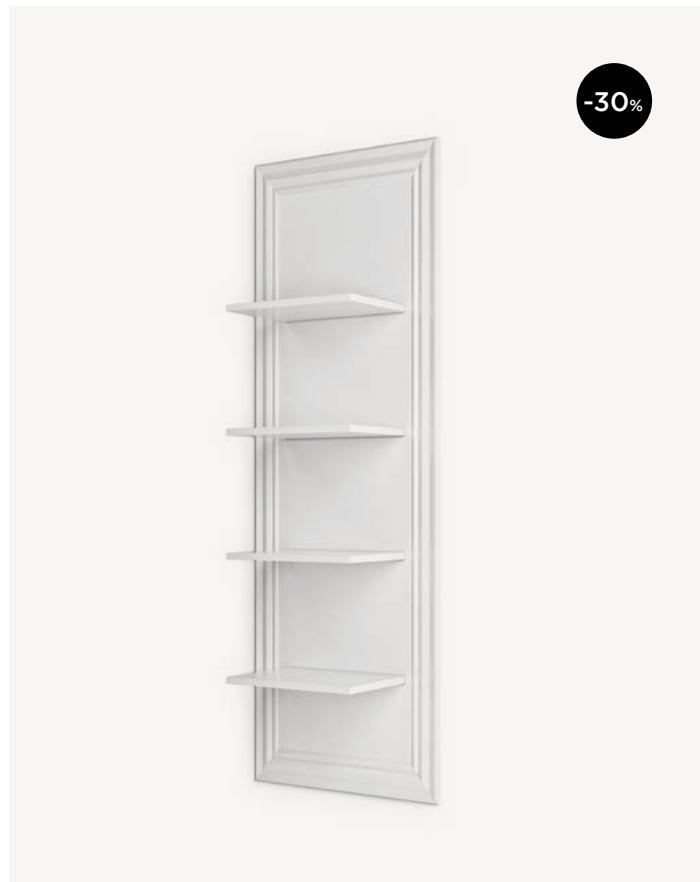

~~€ 1.080,00~~ € 707,00

JADORE 1

Wall display unit.
Black or white matt finish.

~~€ 716,00~~ € 501,00

JADORE 2

Free standing display unit.
Black or white matt finish.

~~€ 1.698,00~~ € 1.188,00

JADESK