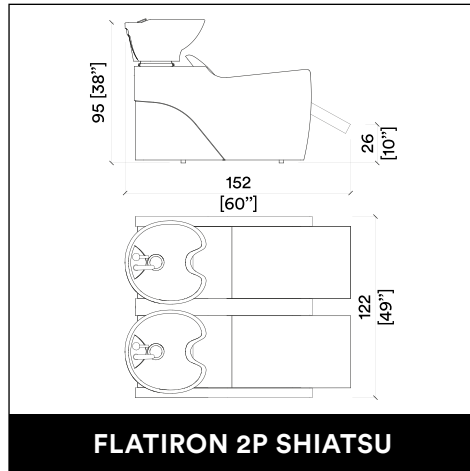

FLATIRON 2P SHIATSU

U-SHAPE

U-SHAPE

COCOSTYLE

COCODESK 220

OLMA PARROT

MATELASSÉ

CPT DESK 90