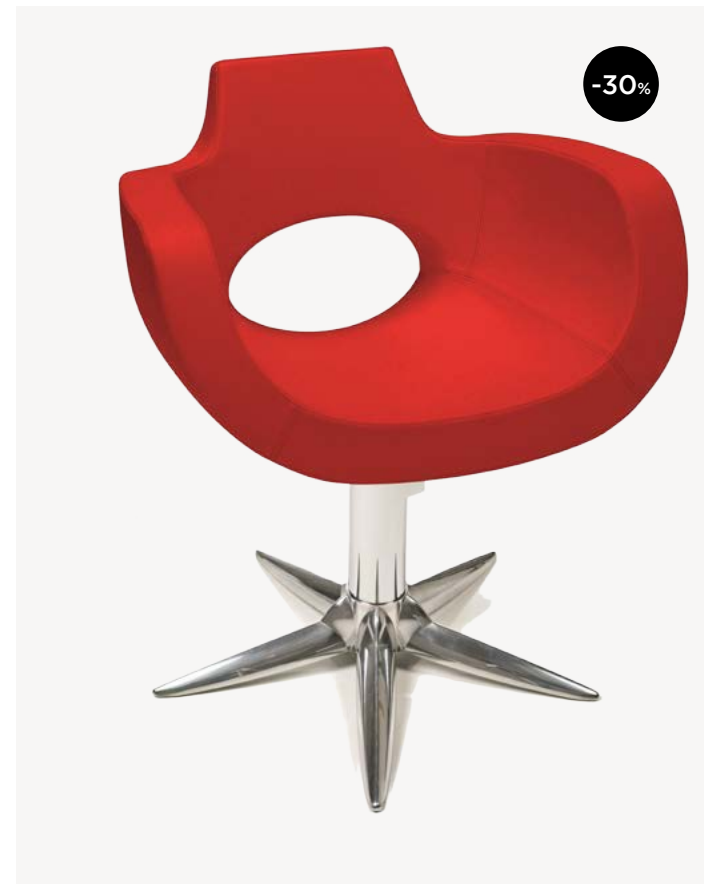

AUREOLE FULL COLOR

Styling chair with hydraulic lockable pump, parrot base.

All vinyl colors available

~~€ 900,00~~ € 630,00