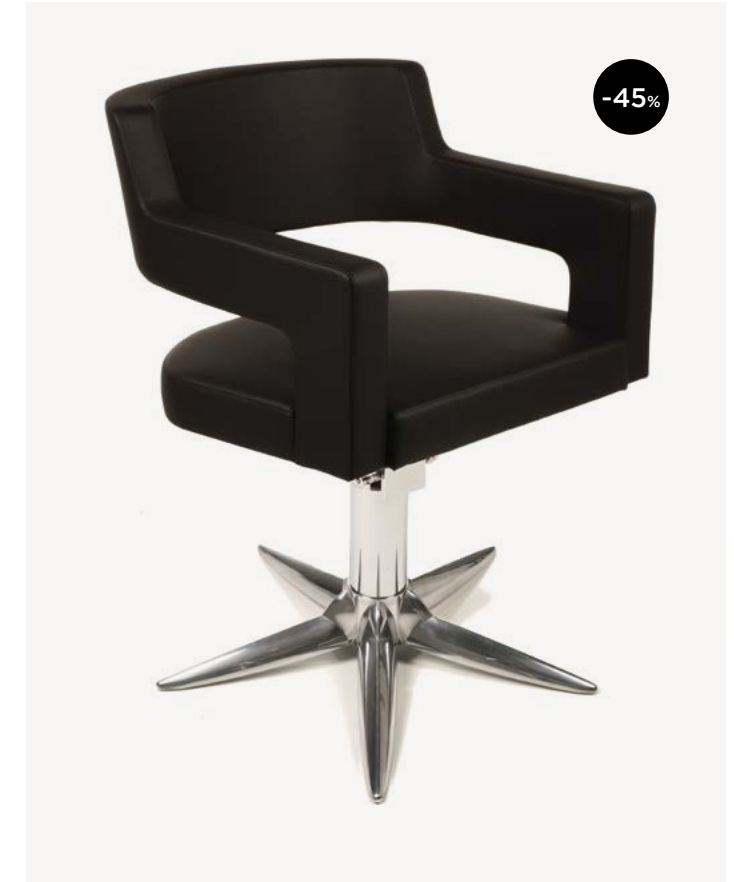

CREUSA BLACK

Styling chair with hydraulic lockable pump, parrot base.

Black vinyl color only

~~€999,00~~ **€ 499,00**