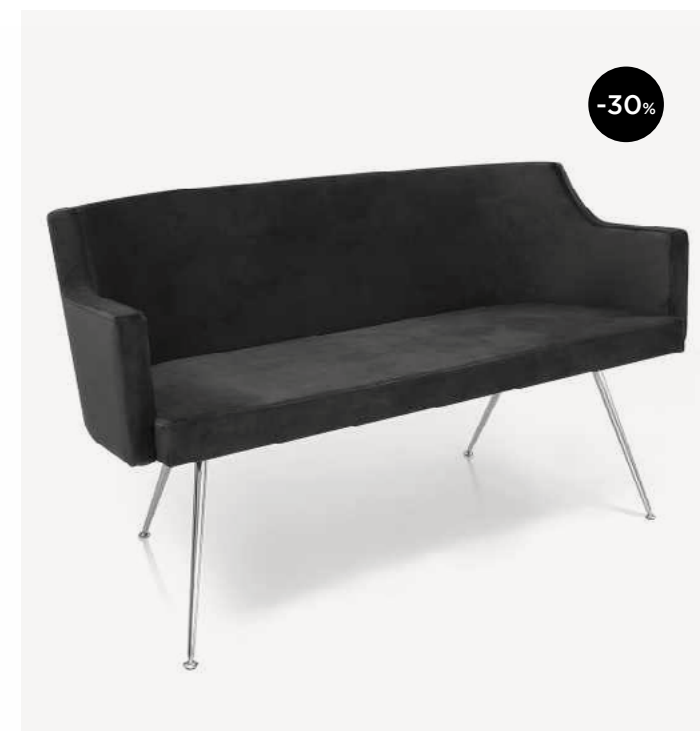

All vinyl colors available

~~€ 1.523,00~~ € 1.066,00

BIRKIN SOFA BLACK

Waiting sofa, 1 place. Feet in chromed steel.

Black vinyl color only

~~€ 995,00~~ € 696,00

BIRKIN SOFA 2 BLACK

Waiting sofa, 2 places. Feet in chromed steel.

Black vinyl color only

~~€ 1.378,00~~ € 964,00

LENNY 2020

Vintage barber chair with stainless steel base and hydraulic lockable pump, equipped with tilting backrest and tilting legrest and adjustable headrest.