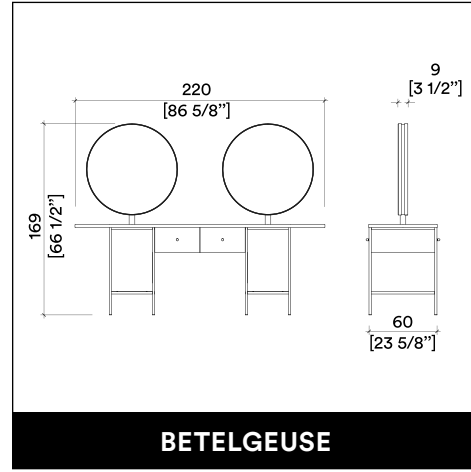

BASICURE

Manicure table.
Colors: White, Black or Wood.

~~€ 803,00~~ € 562,00

Color Options

BLUESCHAIR ROTO

BLUESCHAIR PARROT

BETELGEUSE

TWIST