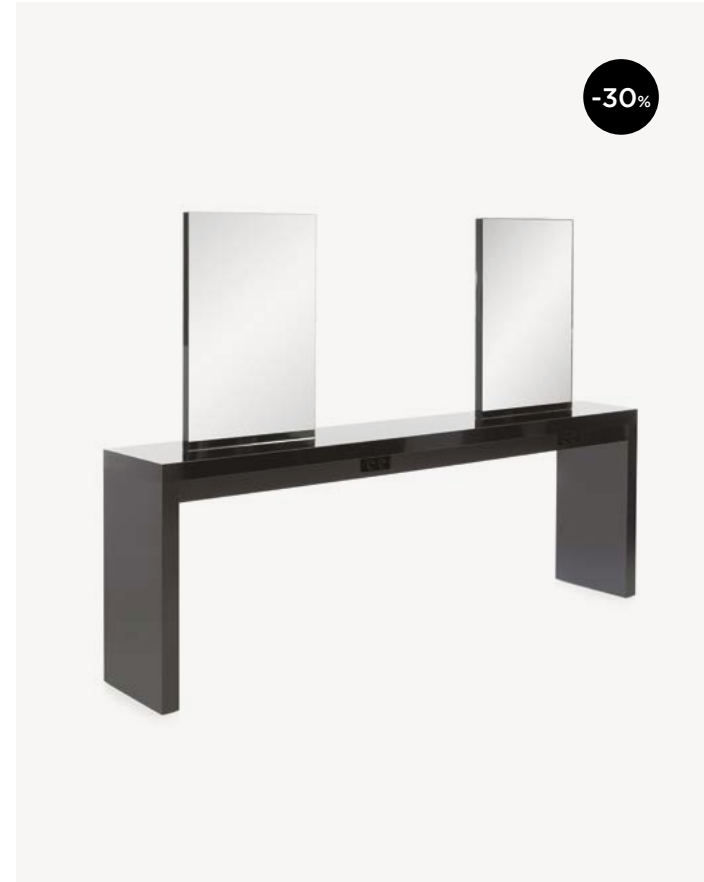

JADBAR 4.U

Island station 4 PL.
Rectangular shape mirror.
Black or white gloss finish.

~~€ 1.898,00~~ € 1.328,00