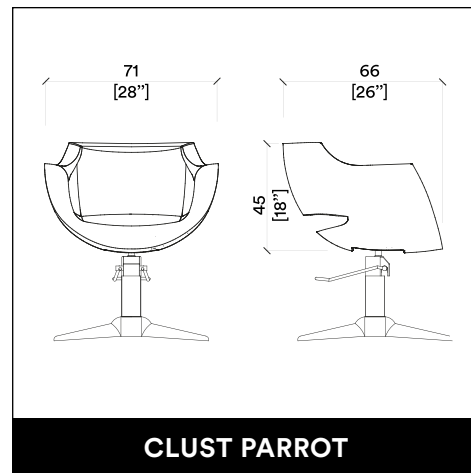

TRIOBER

TRIOBER WALL

DOUBLE SLIT

CLUST ROTO

CLUST PARROT

AUREOLE ROTO

AUREOLE PARROT

STATUS DESK 150