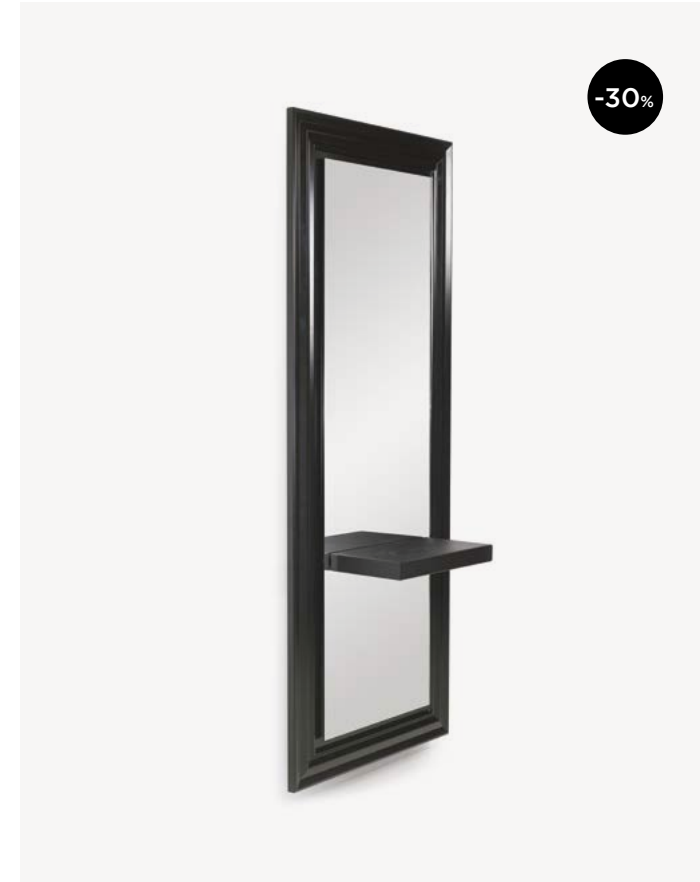

JADMAHAL

Wall styling station.
Black matt finish.

~~€ 691,00~~ € 484,00