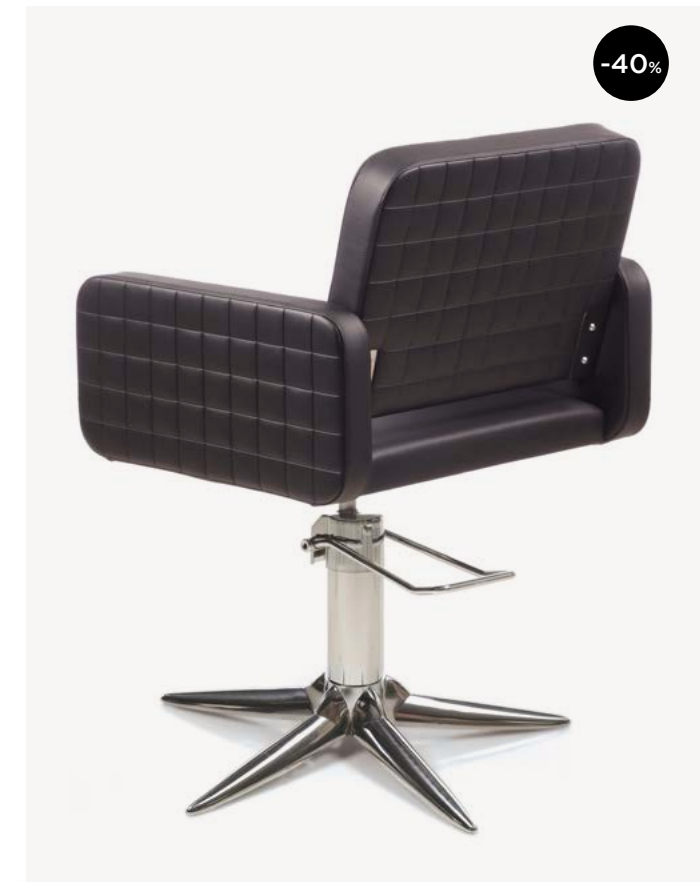

All vinyl colors available

~~€ 664,00~~ € 398,00

OLMA CPT

Styling chair with hydraulic lockable pump, roto base.

CPT black vinyl capitonné style

~~€ 725,00~~ € 430,00

OLMA CPT

Styling chair with hydraulic lockable pump, parrot base.