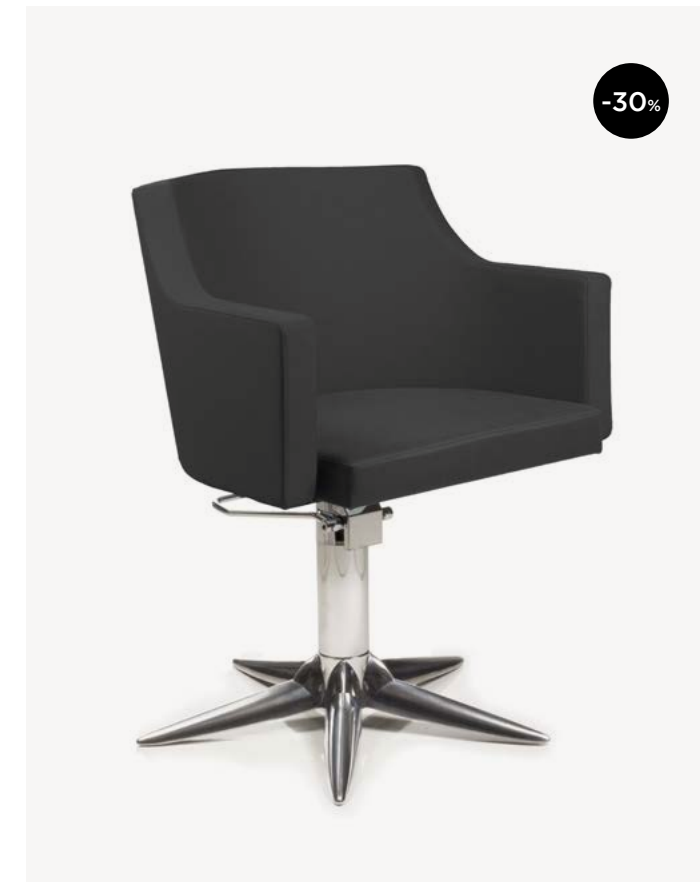

All vinyl colors available

~~€ 1.097,00~~ **€ 768,00**

BIRKIN BLACK

Styling chair with hydraulic lockable pump, roto base.

Black vinyl color only

~~€ 1.097,00~~ **€ 692,00**

BIRKIN BLACK

Styling chair with hydraulic lockable pump, parrot base.