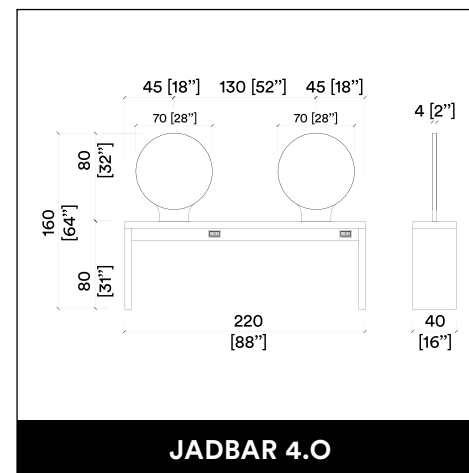

CPT DESK 150

GRALUOTIS ECOBLACK

JADBAR 4.O