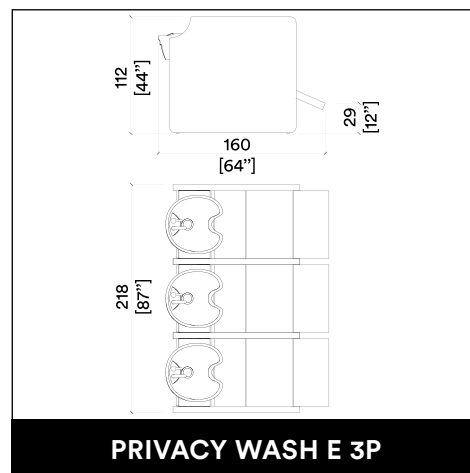

COCODESK 86

RIKKA ANNIVERSARY ROTO

PRIVACY WASH E 3P