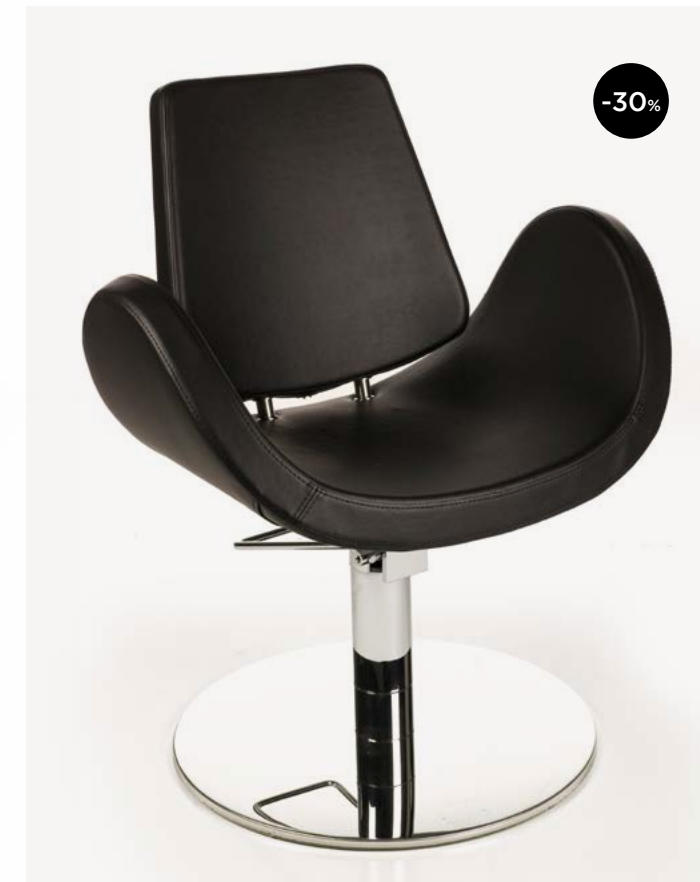

Styling chair with hydraulic lockable pump, roto base.

All vinyl colors available

~~€ 844,00~~ € 590,00

ALIPES BLACK

Styling chair with hydraulic lockable pump, parrot base.

Black vinyl color only

~~€ 655,00~~ € 458,00