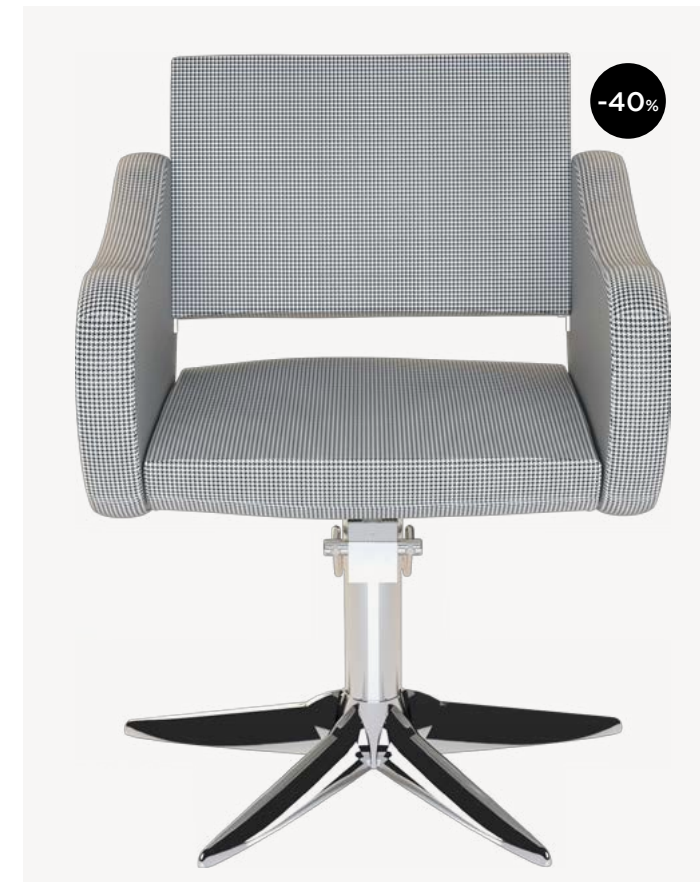

FIFTIES FULL COLOR

Styling chair with hydraulic lockable pump, roto base.

All vinyl colors available

~~€ 880,00~~ **€ 528,00**

Black vinyl color only

~~€ 780,00~~ **€ 468,00**

FIFTIES FULL COLOR

Styling chair with hydraulic lockable pump, parrot base.