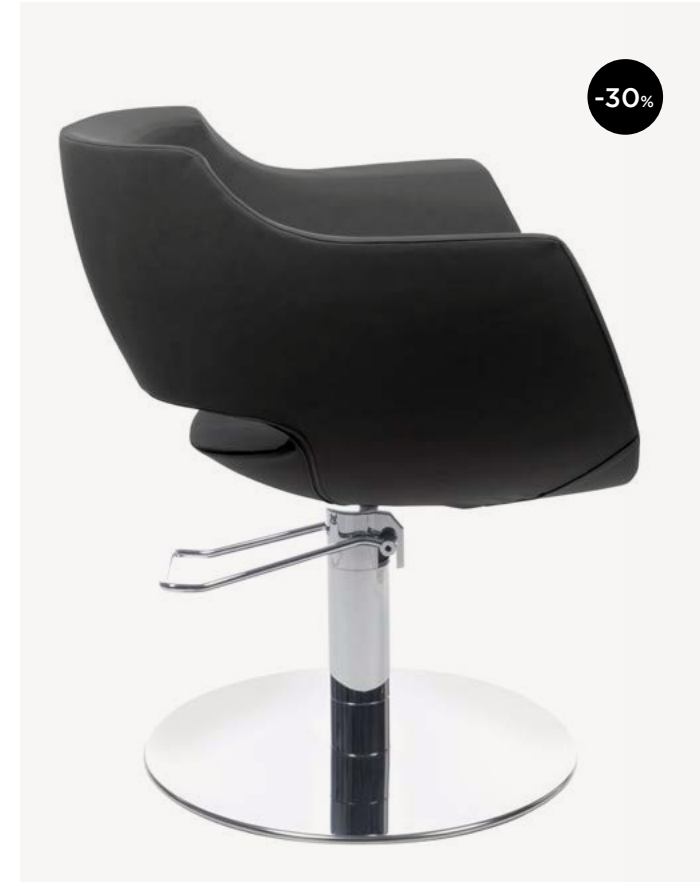

CLUST BLACK

Styling chair with hydraulic lockable pump, roto base.

Black vinyl color only

~~€ 927,00~~ € 649,00