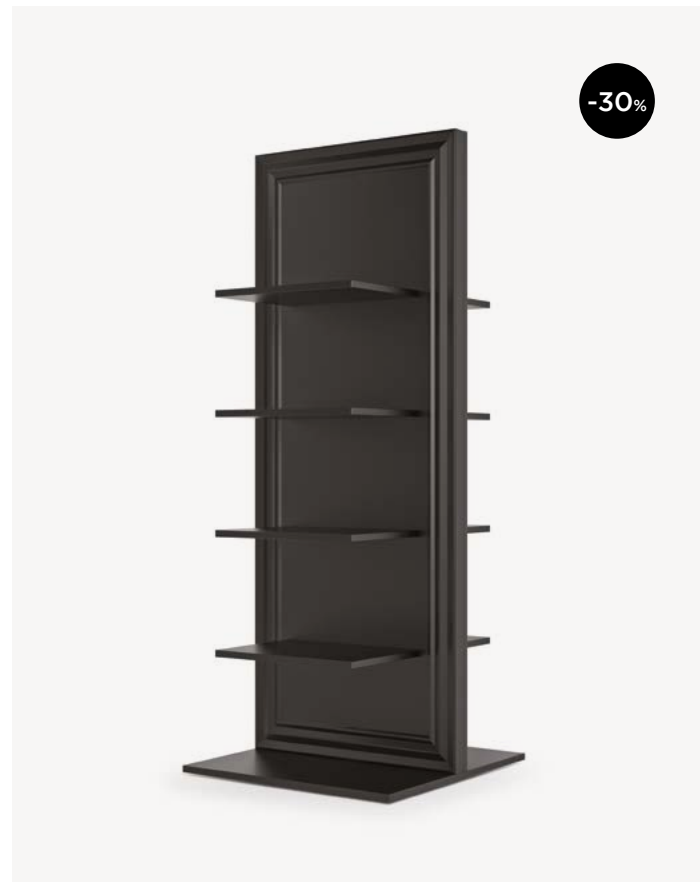

JADORE 1

Wall display unit.
Black or white matt finish.

~~€ 716,00~~ € 501,00

JADORE 2

Free standing display unit.
Black or white matt finish.

~~€ 1.698,00~~ € 1.188,00

JADESK

Reception desk.
Black or white matt finish.

~~€ 1.715,00~~ € 1.199,00