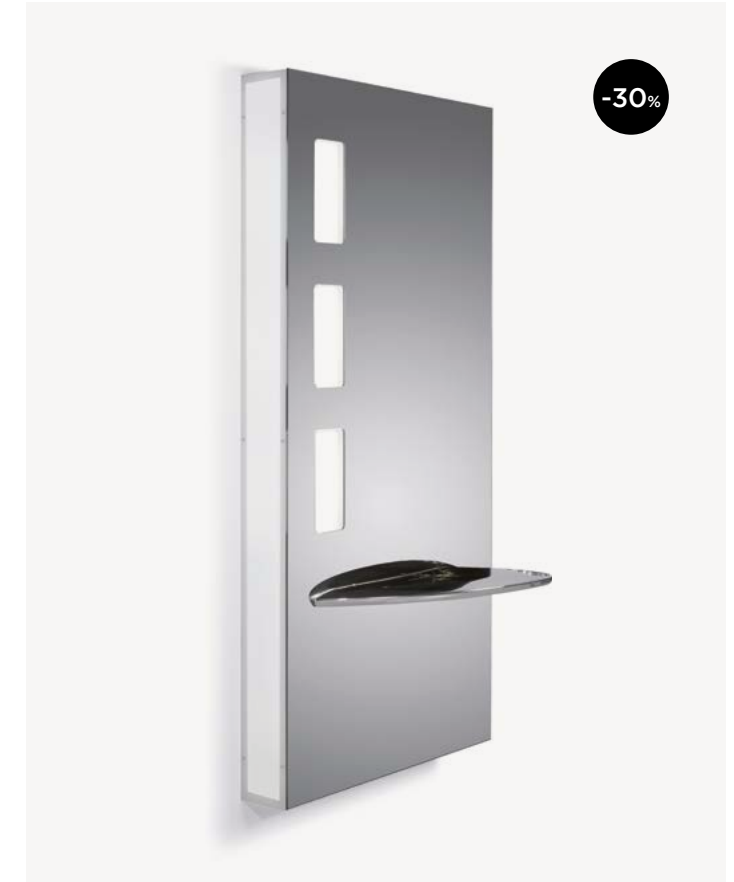

MIROK ANNIVERSARY INOX

Styling station with aluminum shelf and footrest.

~~€ 715,00~~ € 499,00

ECO

Styling station with aluminum shelf with curling iron and hair-dryer holders.

~~€ 580,00~~ € 406,00

ACTION

Styling station with lighted product display, aluminum shelf with curling iron and hair-dryer holders.