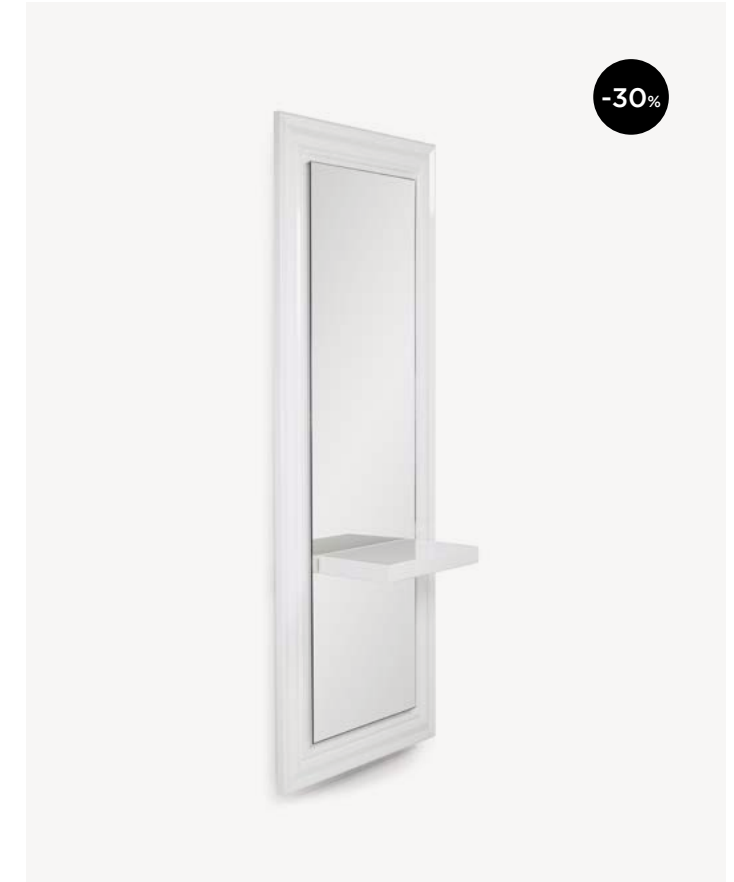

JADMAHAL

Wall styling station.
White matt finish.

~~€ 691,00~~ € 484,00