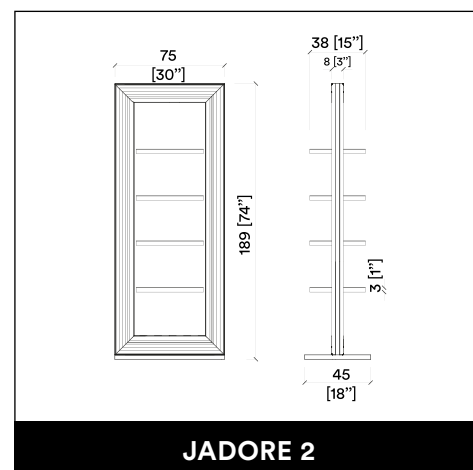

RIKKA ANNIVERSARY ROTO