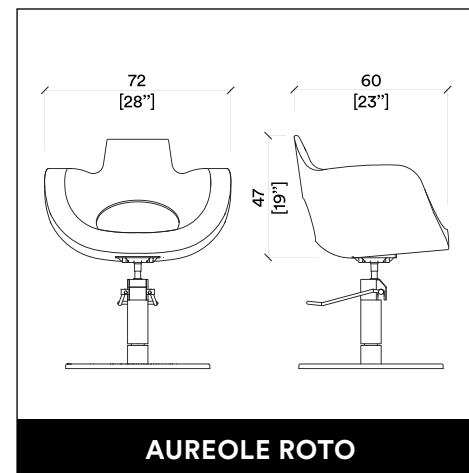

TRIOBER

TRIOBER WALL

DOUBLE SLIT

CLUST ROTO

CLUST PARROT

AUREOLE ROTO

AUREOLE PARROT

STATUS DESK 150