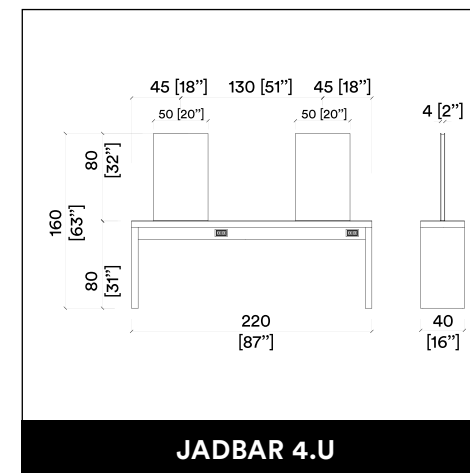

JADBAR 2.O

CLARA WHITE ROTO

JADBAR 4.U