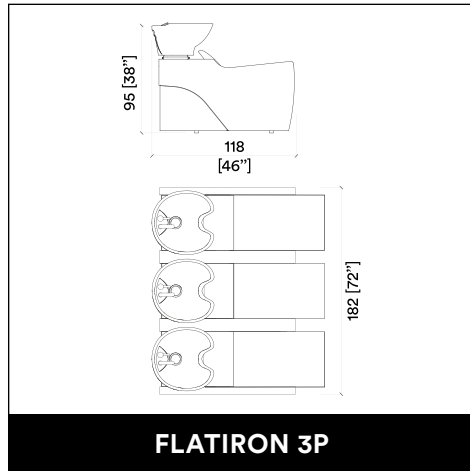

ULTRAWASH BLACK BASIC

COCODESK 220

FLATIRON 3P