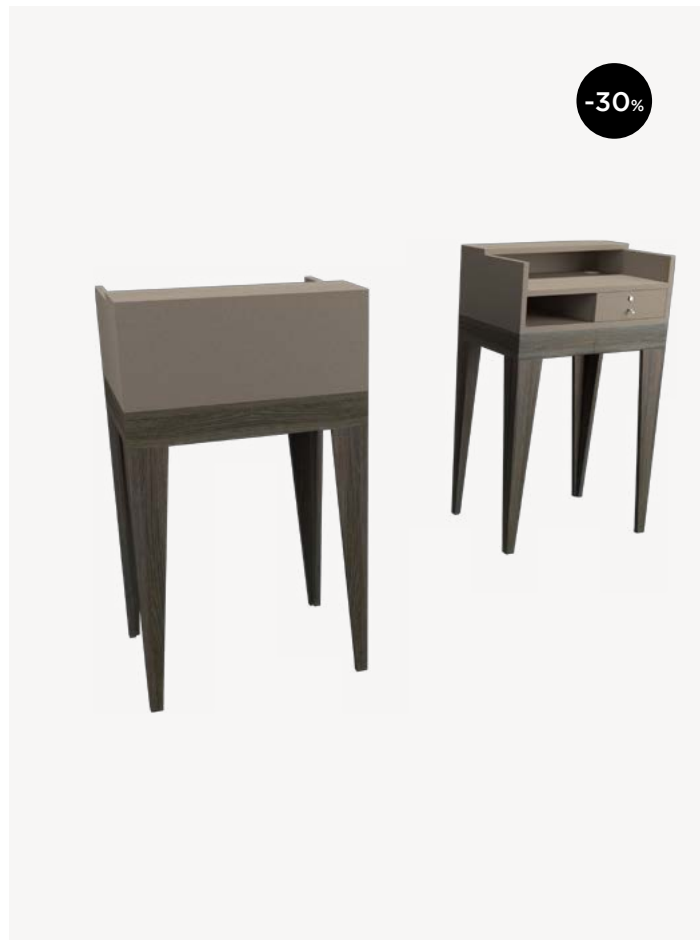

All vinyl colors available for both the seat and piping

~~€ 4.741,00~~ € 3.319,00

Black vinyl color only

~~€ 4.614,00~~ € 3.230,00

MADISON DESK 60

Reception desk in wood color, or white or black laminate finish.