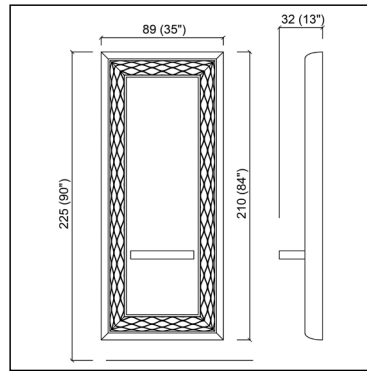

**PROVOCATEUR E LEVEL
(PAG 4)**