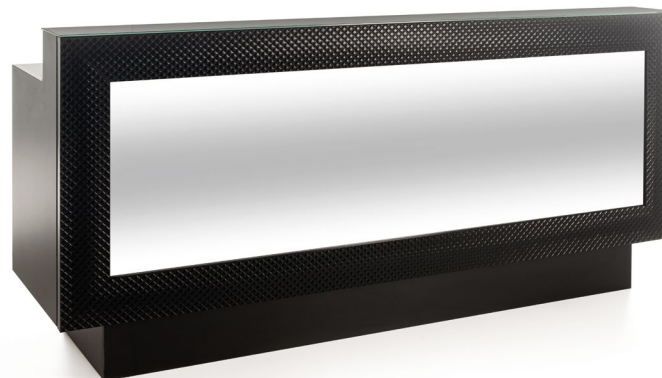

Wood

**URBAN
LEGEND**

COCOSTYLE

Wall styling station
with stainless steel shelf.
*Frame in black or silver
color only.*

~~€ 1.098,00~~

€ 760,00

-30%

COCOBAR 220

Double styling station.
Front frame in black or silver
color only, black or
white shelf.

~~€ 1.978,00~~

€ 1.384,00 -30%

COCODESK 220

Reception desk. Front frame in black
or silver color only, with lighting.
Cabinet black or white.