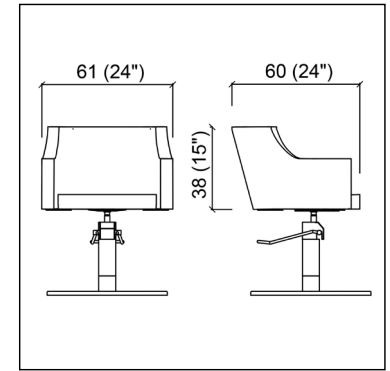

**BIRKIN FULL COLOR
ROTO (PAG 5)**