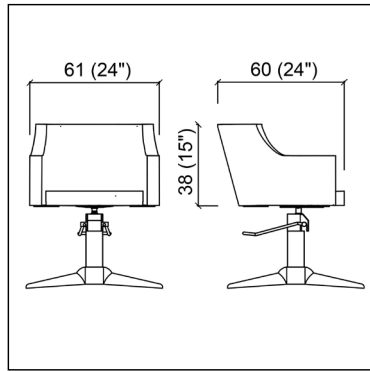

**BIRKIN FULL COLOR
PARROT (PAG 5)**