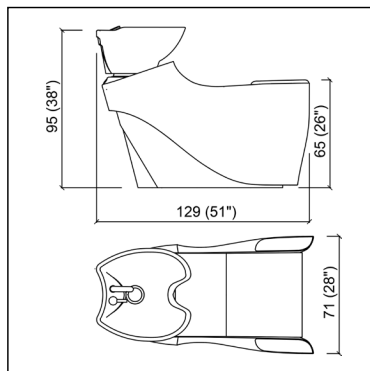

**MUUMUU ECO SHIATSU
(PAG 6)**