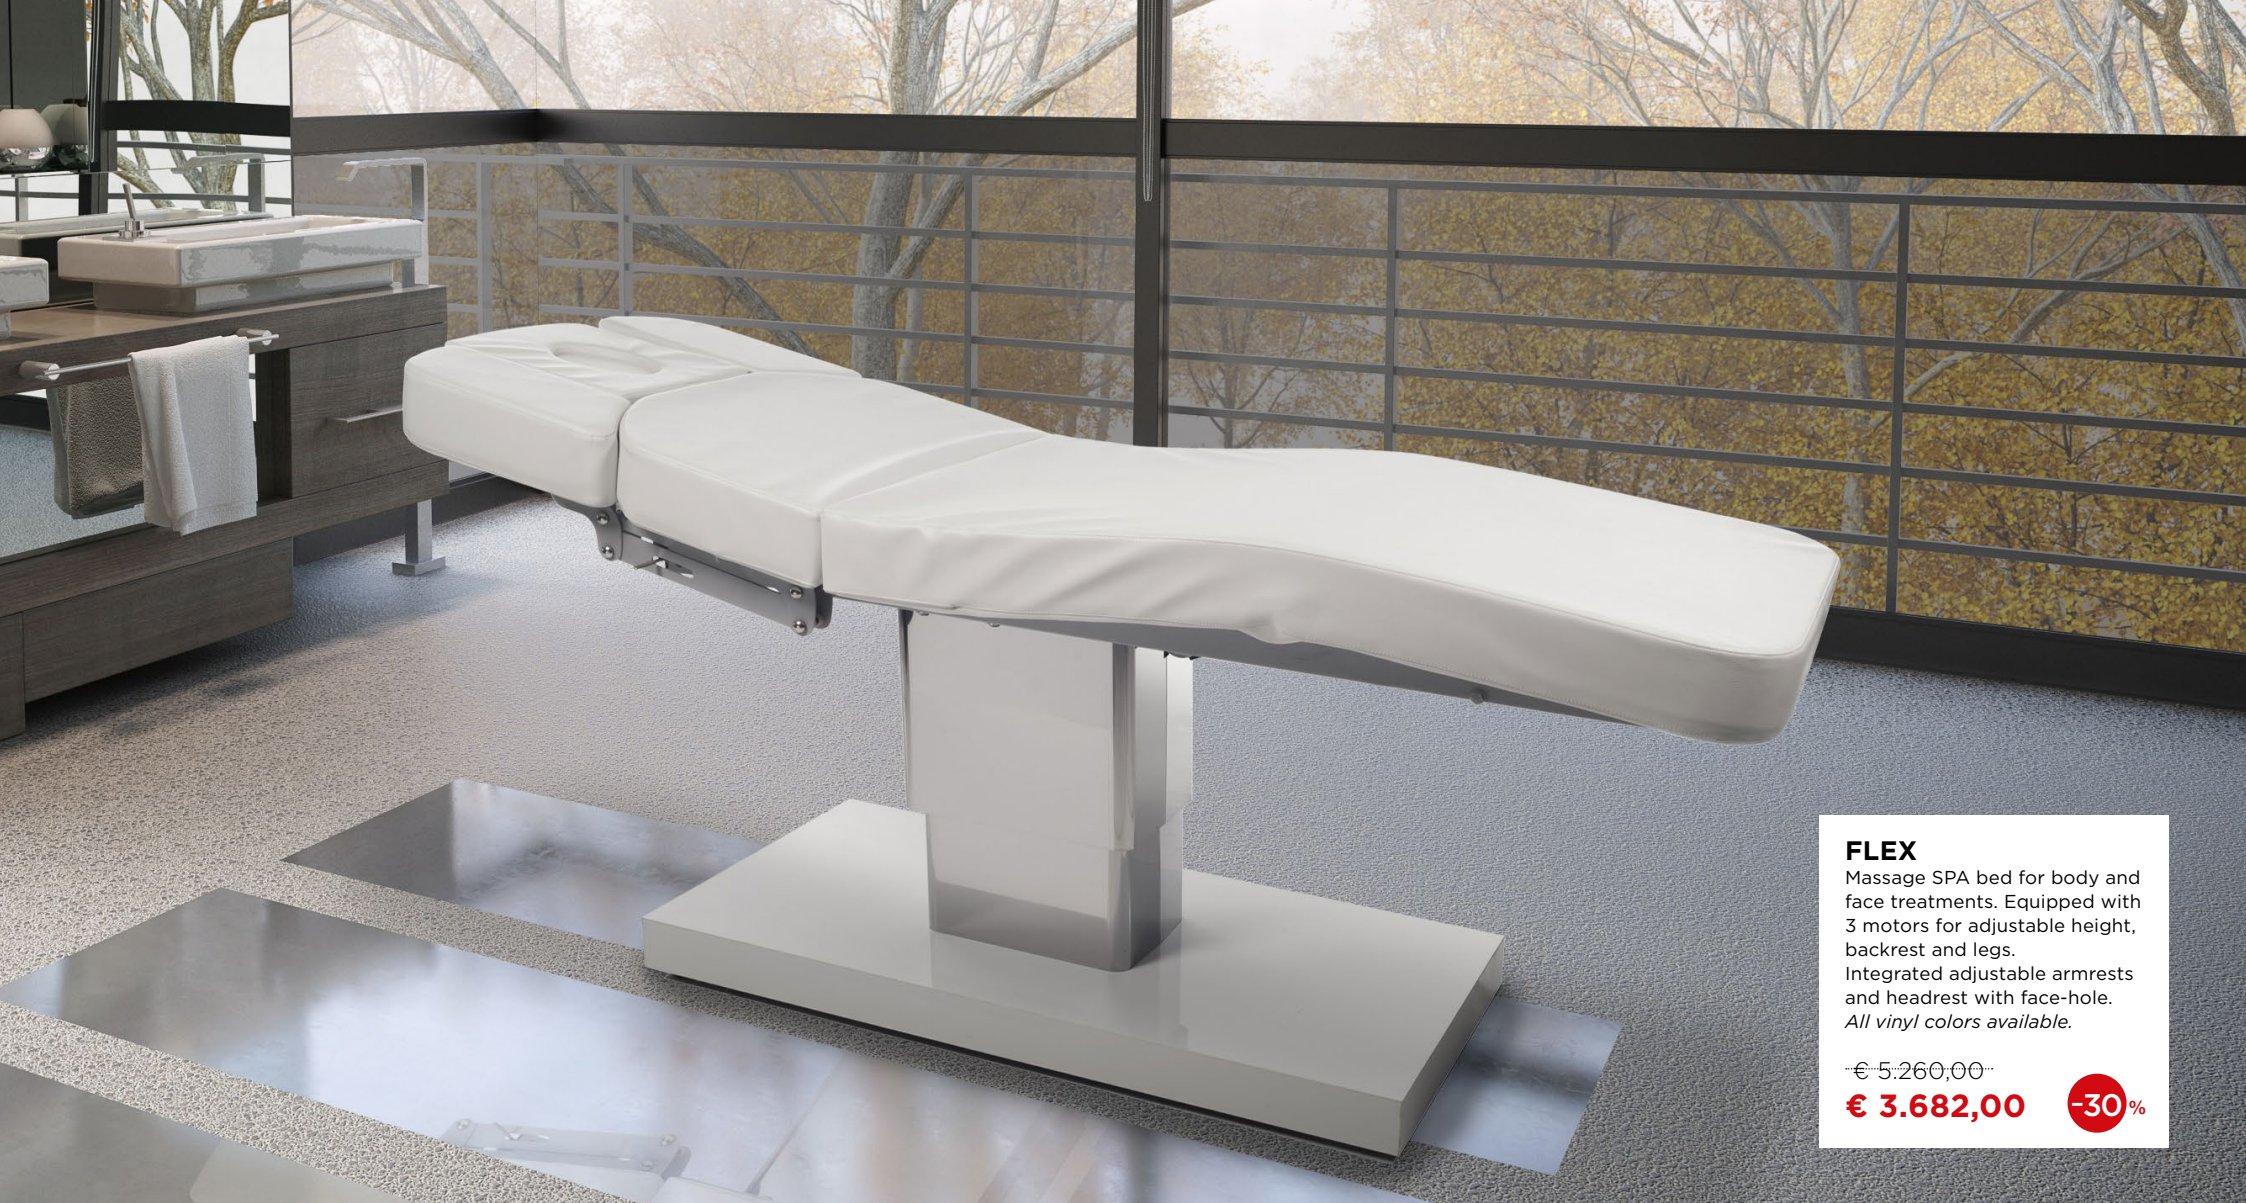

~~€ 403,00~~

€ 299,00 **-25%**

GRALUOTIS ECOBLACK

Shampoo station with adjustable bowl
Black vinyl color only with black or white column.

~~€ 1.166,00~~

€ 874,00 **-25%**

HYDROLOUNGE

Pedicure station, swivel chair with white bowl "pipeless" hydro-massage system.

All vinyl colors available.

~~€ 4.001,00~~

€ 2.600,00 **-35%**

FLEX

Massage SPA bed for body and face treatments. Equipped with 3 motors for adjustable height, backrest and legs. Integrated adjustable armrests and headrest with face-hole. All vinyl colors available.