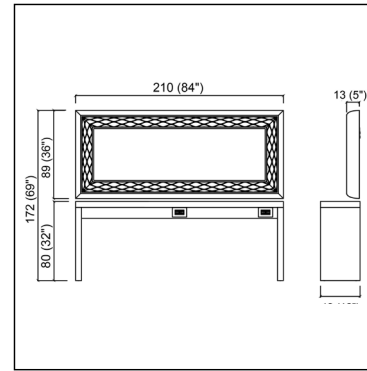

**PROVOCATEUR E LEVEL
(PAG 4)**