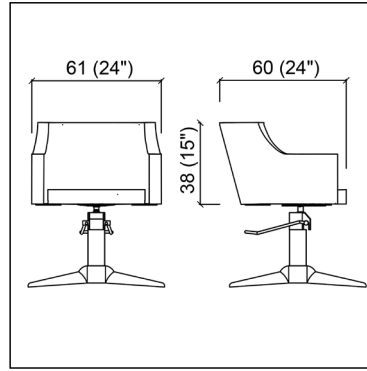

**BIRKIN BLACK
PARROT (PAG 5)**