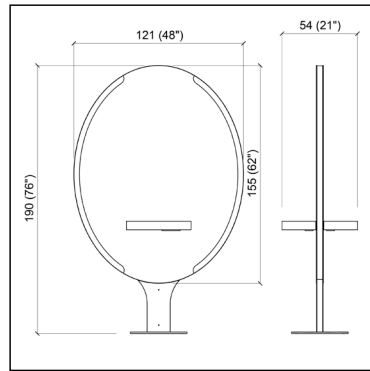

**PANDORA LED
(PAG 3)**