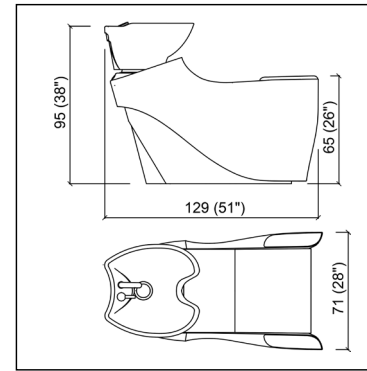

**MUUMUU ECO BASIC
(PAG 6)**