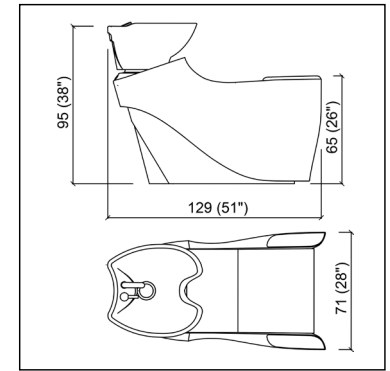

**MUUMUU ECO E
(PAG 6)**