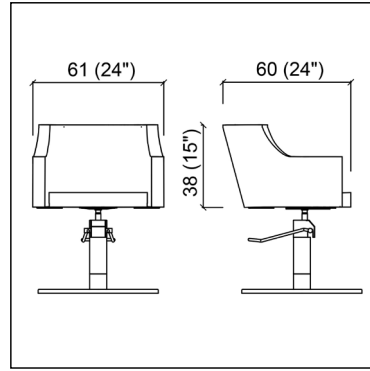

**BIRKIN BLACK
ROTO (PAG 5)**