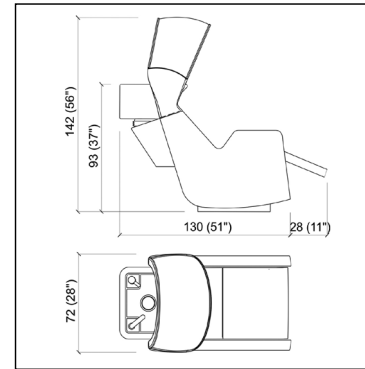

**ULTRAWASH BLACK E
(PAG 23)**