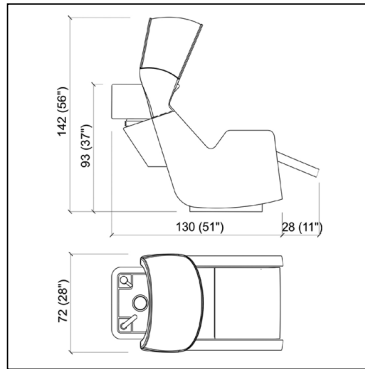

**ULTRAWASH BLACK E
(PAG 23)**