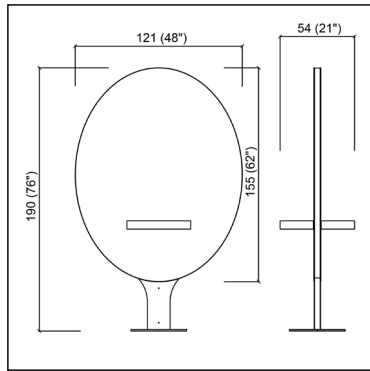

**PANDORA
(PAG 3)**